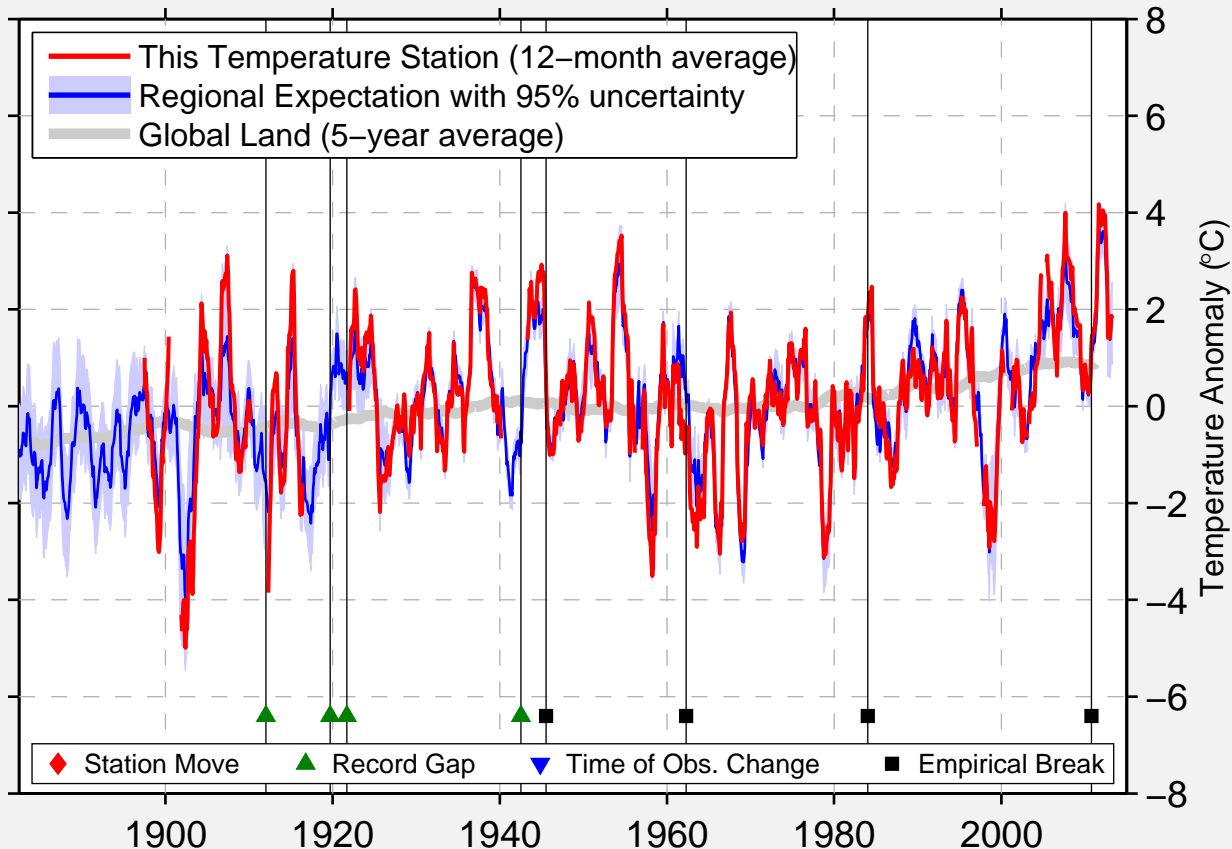

# MALYE KARMAKULY USSR ASIA

72.371 N, 52.708 E (Russia)

Data Quality Controlled and Aligned at Breakpoints

Berkeley Earth