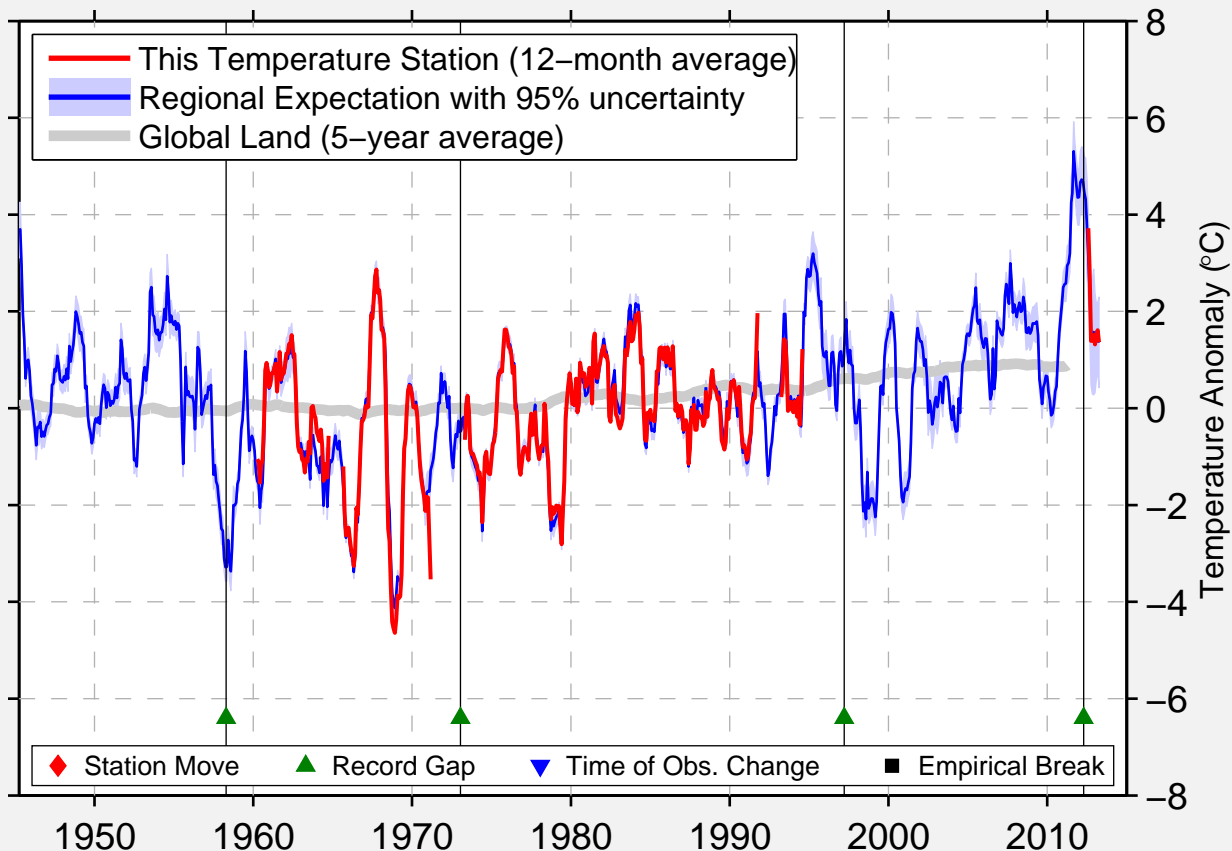

SOPOCHNAYA KARGA

71.875 N, 82.706 E (Russia)

Data Quality Controlled and Aligned at Breakpoints

Berkeley Earth