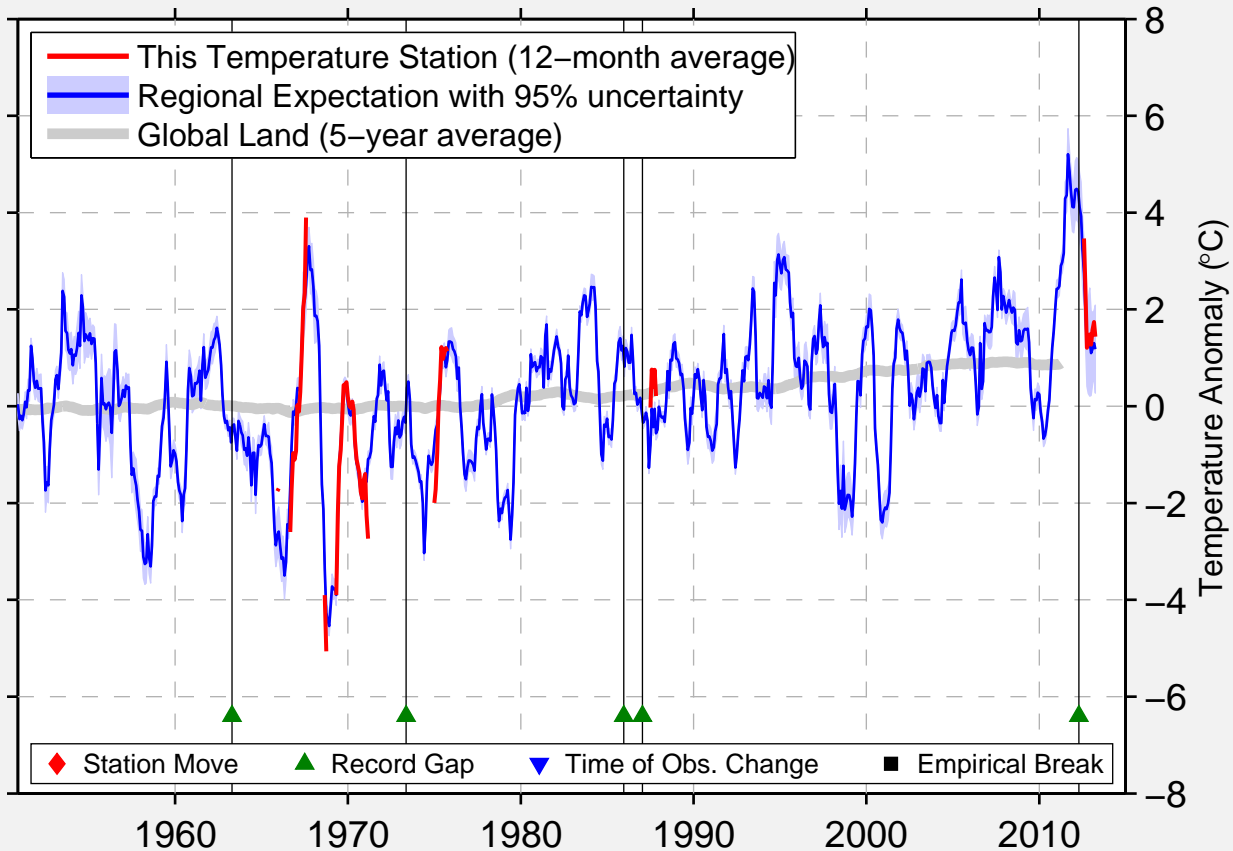

KARAUL

70.083 N, 83.167 E (Russia)

Data Quality Controlled and Aligned at Breakpoints

Berkeley Earth