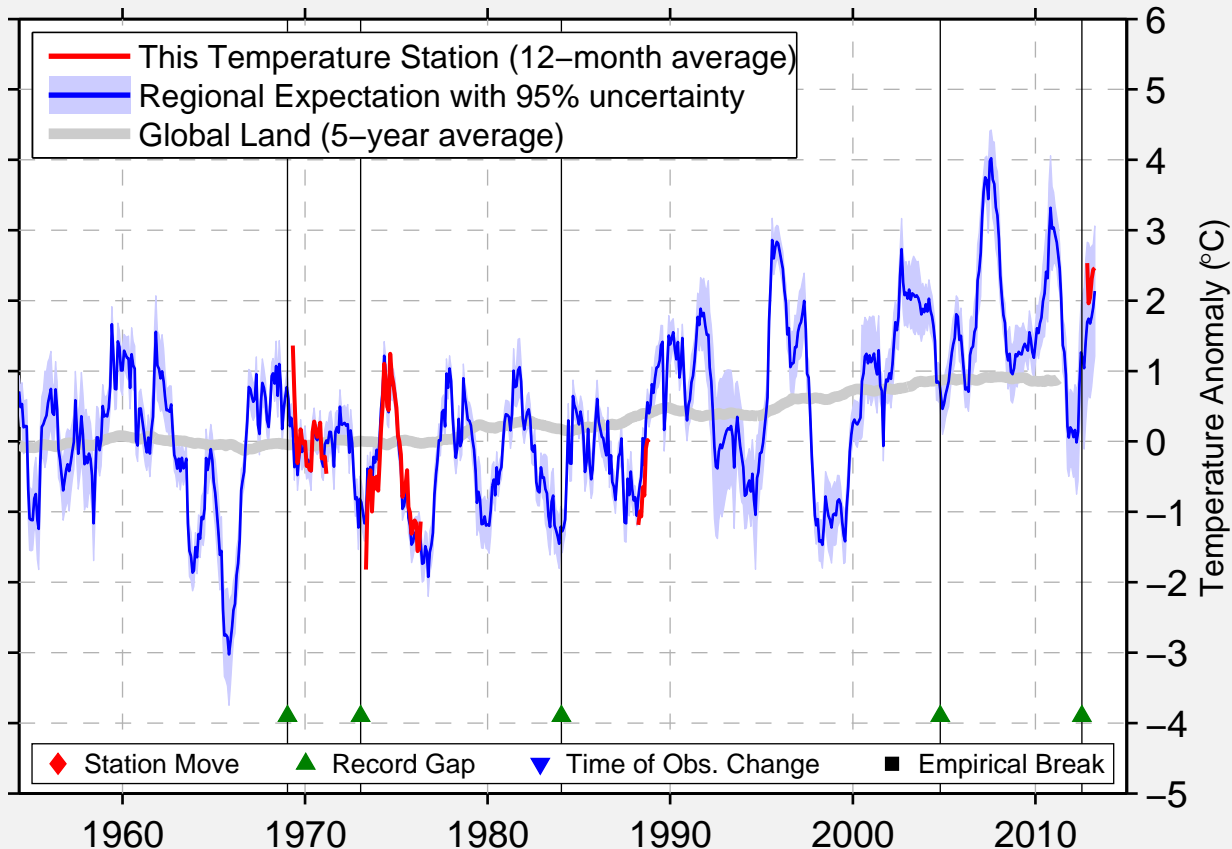

PEVEK

69.702 N, 170.269 E (Russia)

Data Quality Controlled and Aligned at Breakpoints

Berkeley Earth