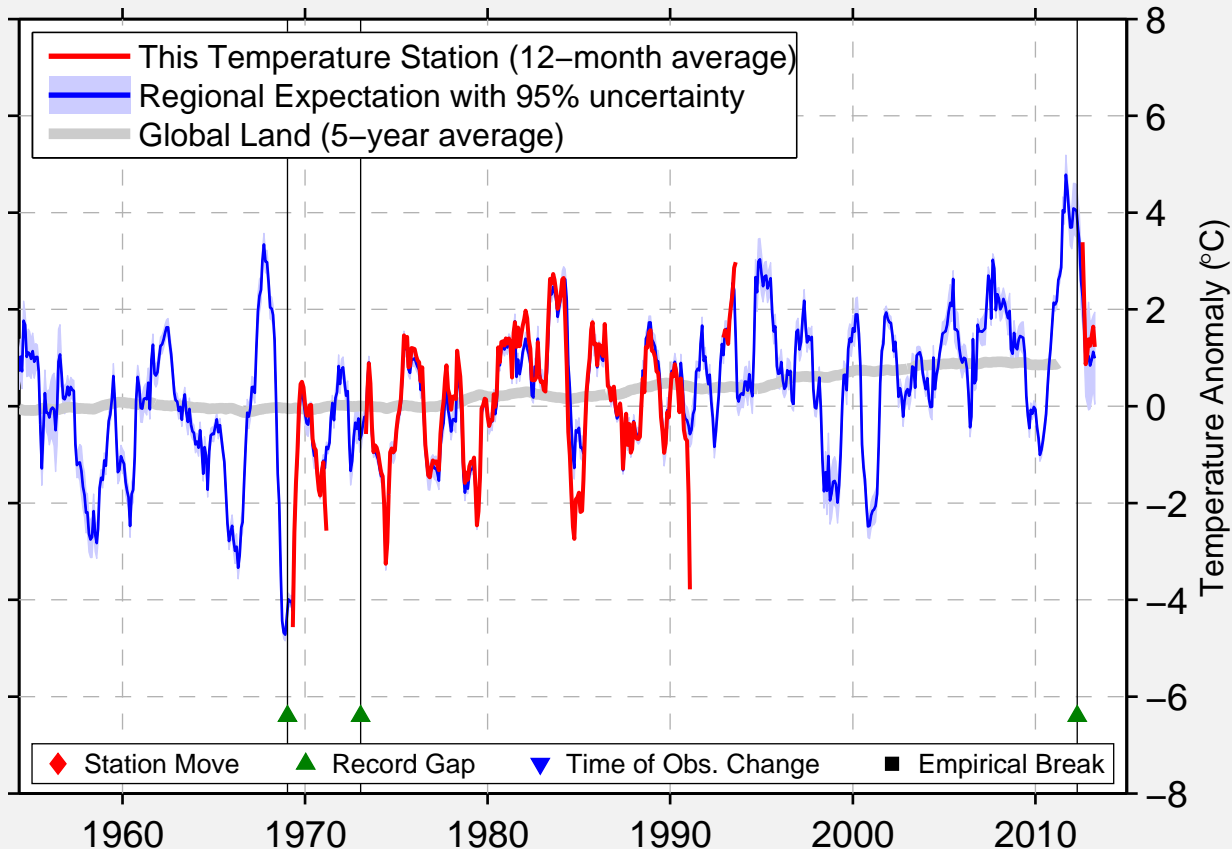

# POTAPOVO

68.667 N, 86.250 E (Russia)

Data Quality Controlled and Aligned at Breakpoints

Berkeley Earth