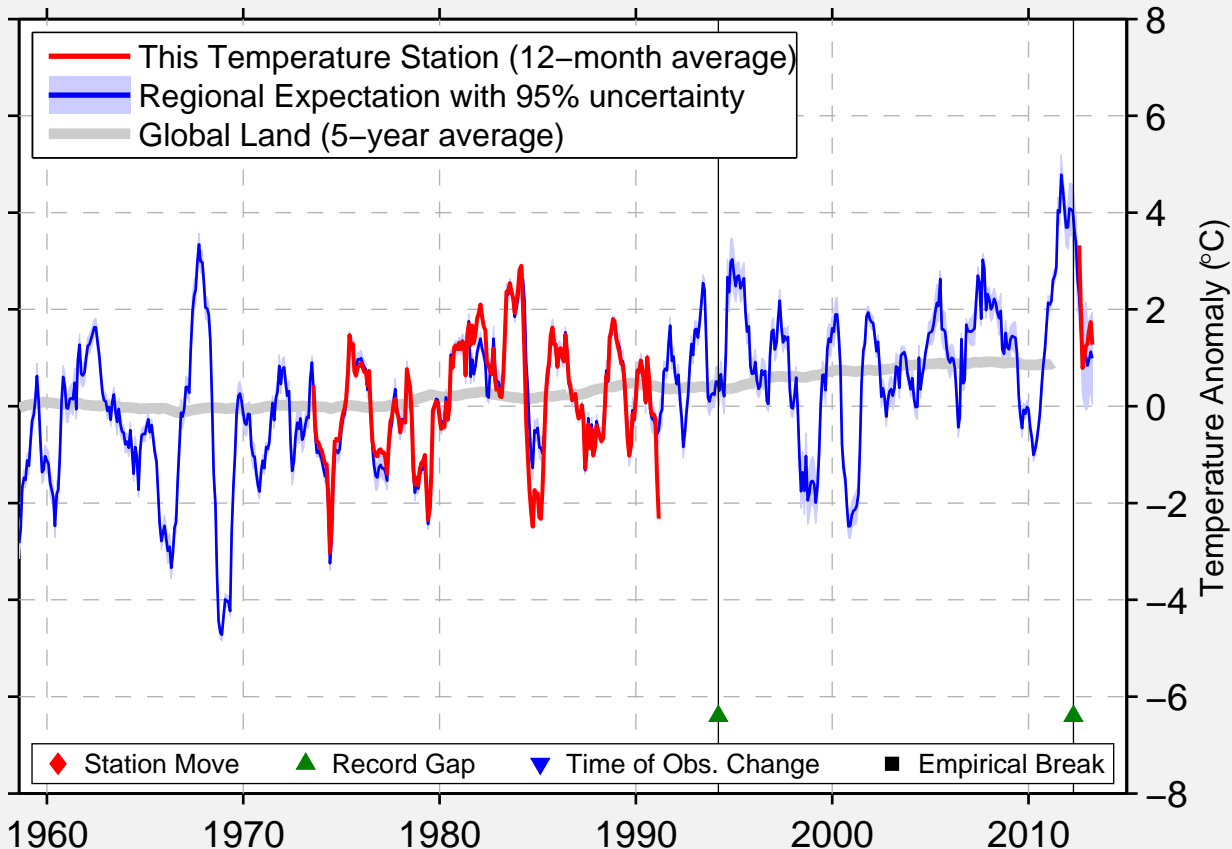

SNEZHNOGORSK

68.100 N, 87.767 E (Russia)

Data Quality Controlled and Aligned at Breakpoints

Berkeley Earth