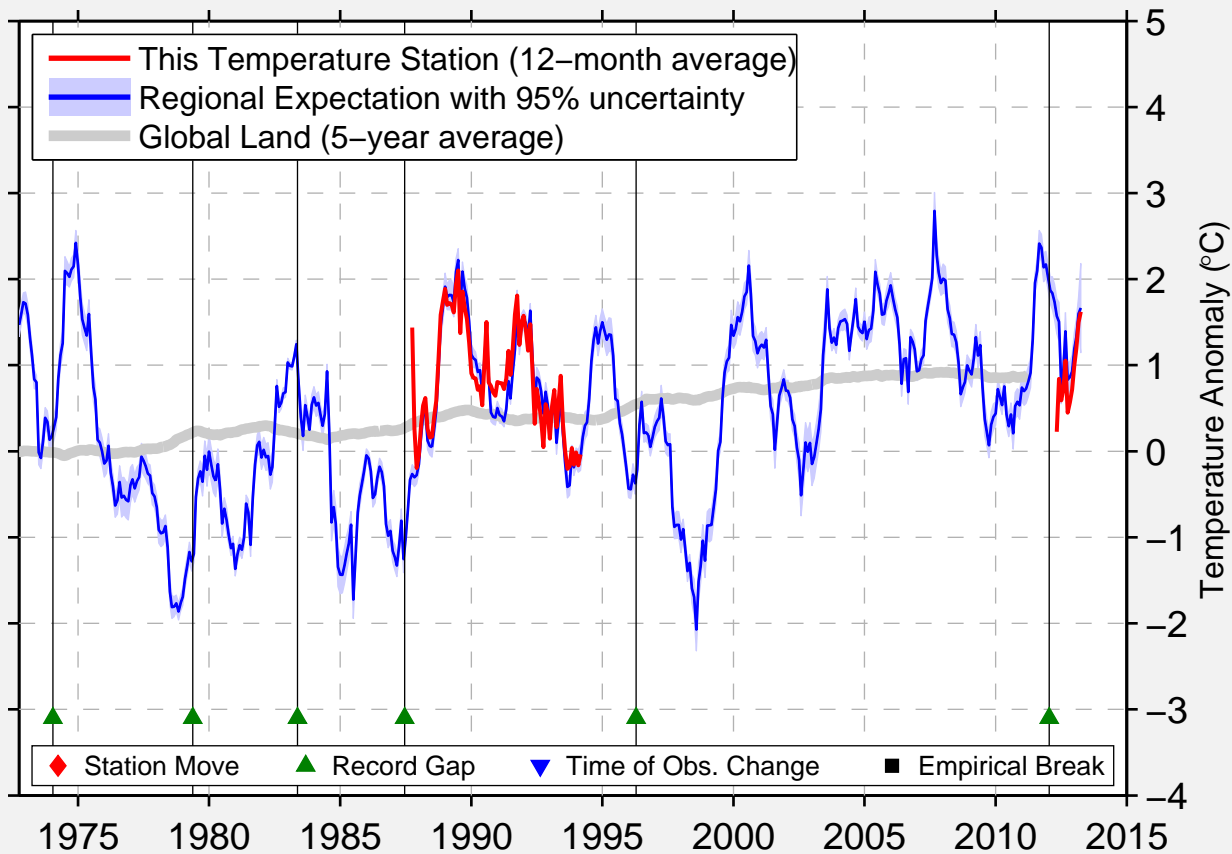

# MONCHEGORSK

67.937 N, 32.920 E (Russia)

Data Quality Controlled and Aligned at Breakpoints

Berkeley Earth