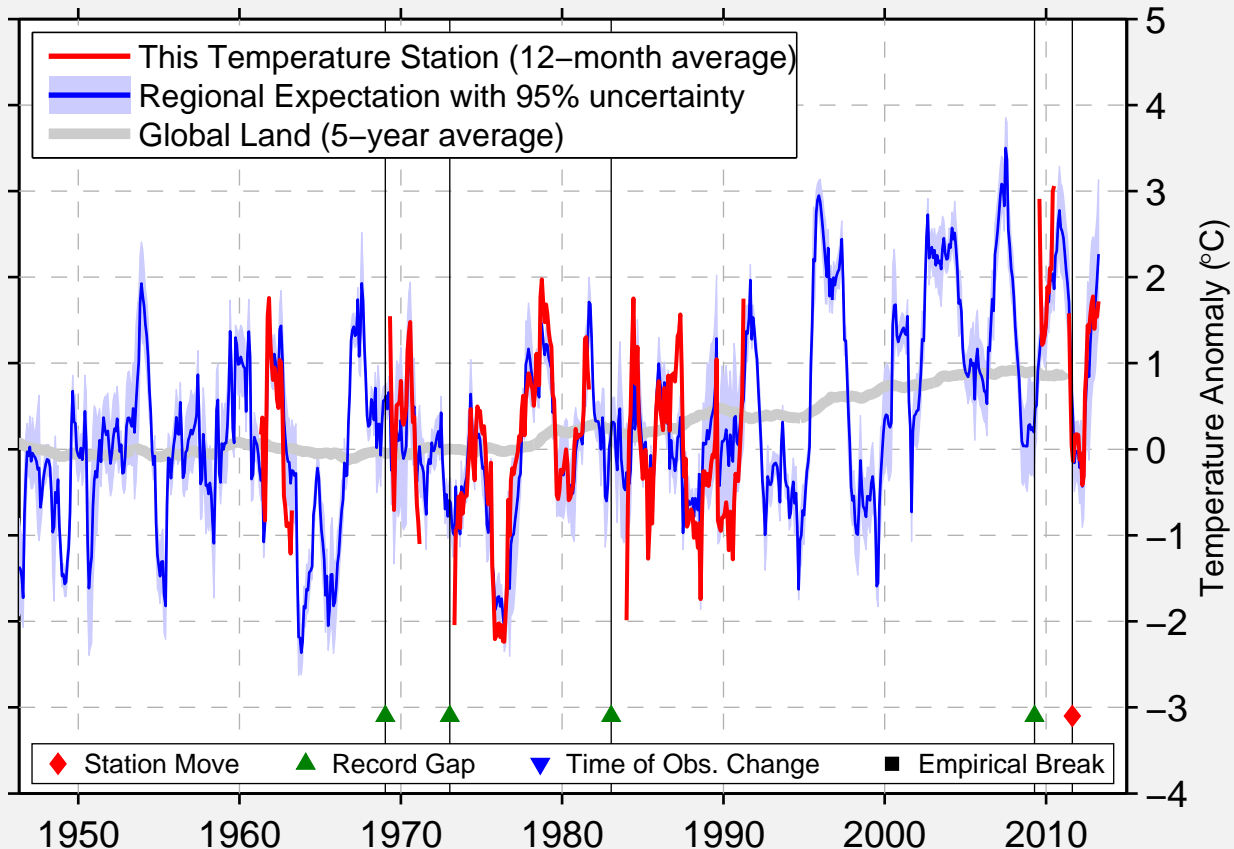

EN' MUVEEM

66.371 N, 173.321 E (Russia)

Data Quality Controlled and Aligned at Breakpoints

Berkeley Earth