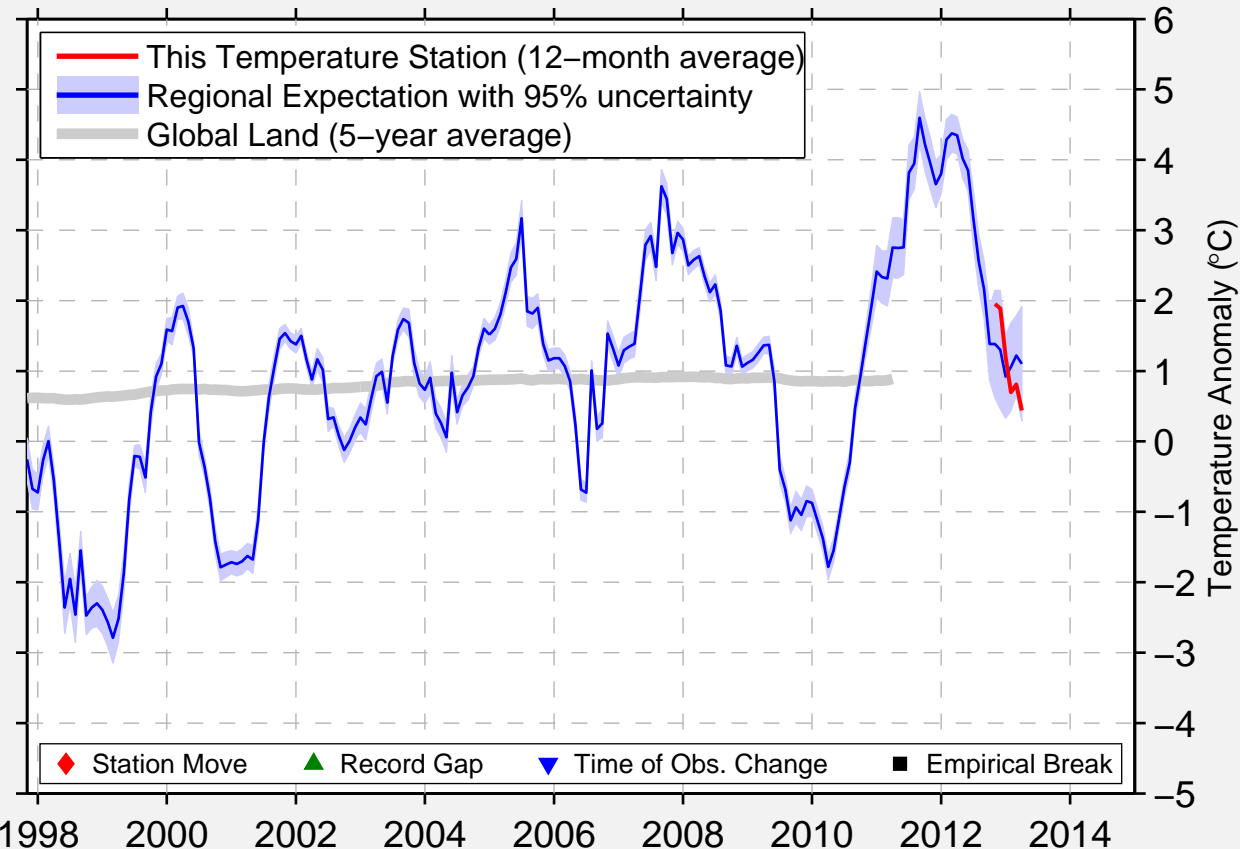

# NOVYJ URENGOJ

66.100 N, 76.783 E (Russia)

◆ Station Move    ▲ Record Gap    ▼ Time of Obs. Change    ■ Empirical Break