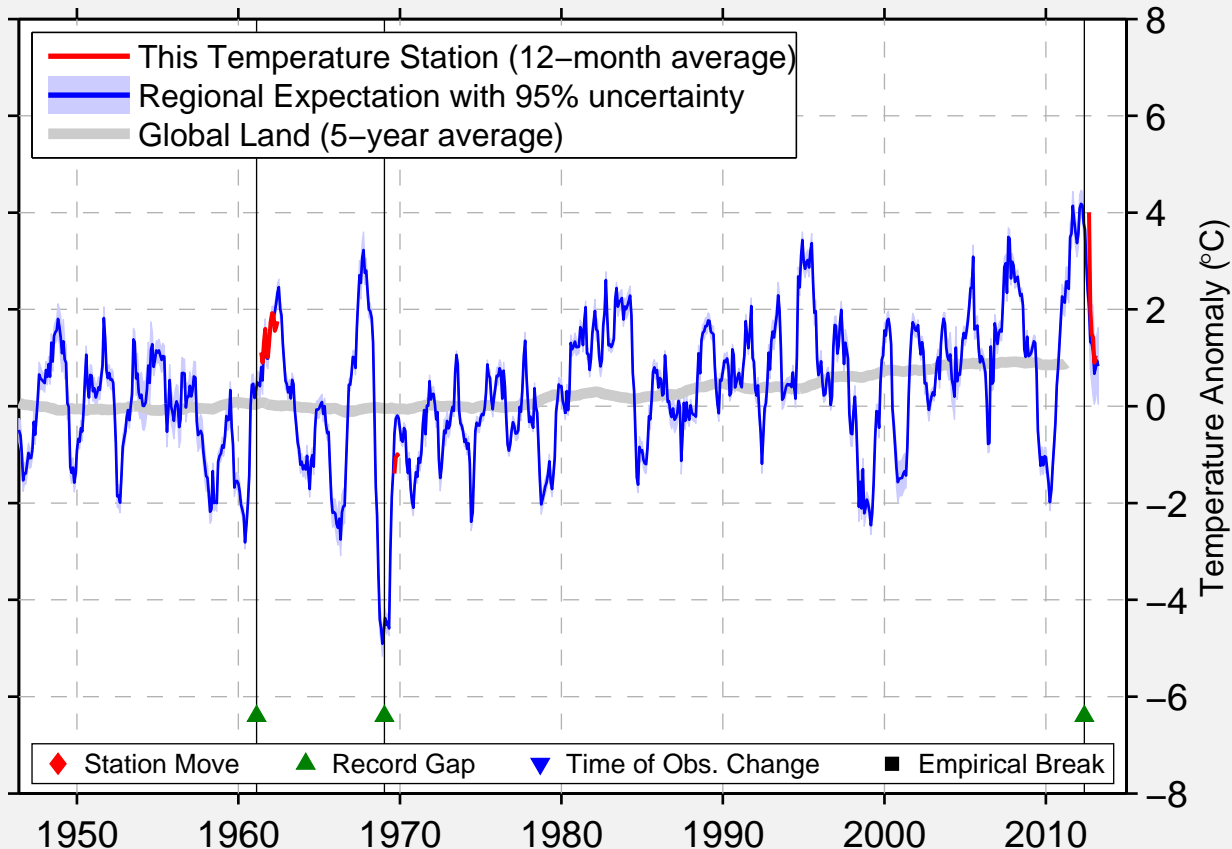

# URENGOJ

65.950 N, 78.400 E (Russia)

Data Quality Controlled and Aligned at Breakpoints

Berkeley Earth