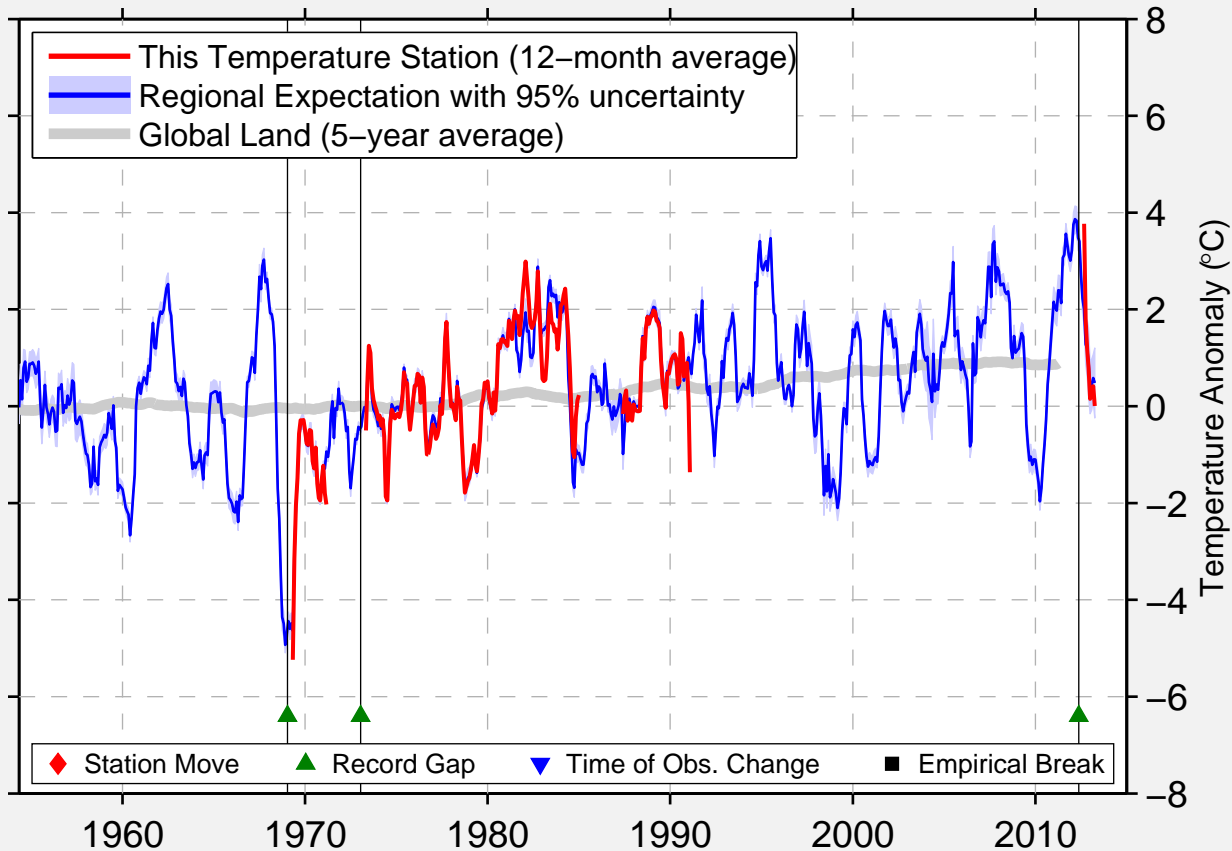

# HALESOVAYA

63.383 N, 78.317 E (Russia)

Data Quality Controlled and Aligned at Breakpoints

Berkeley Earth