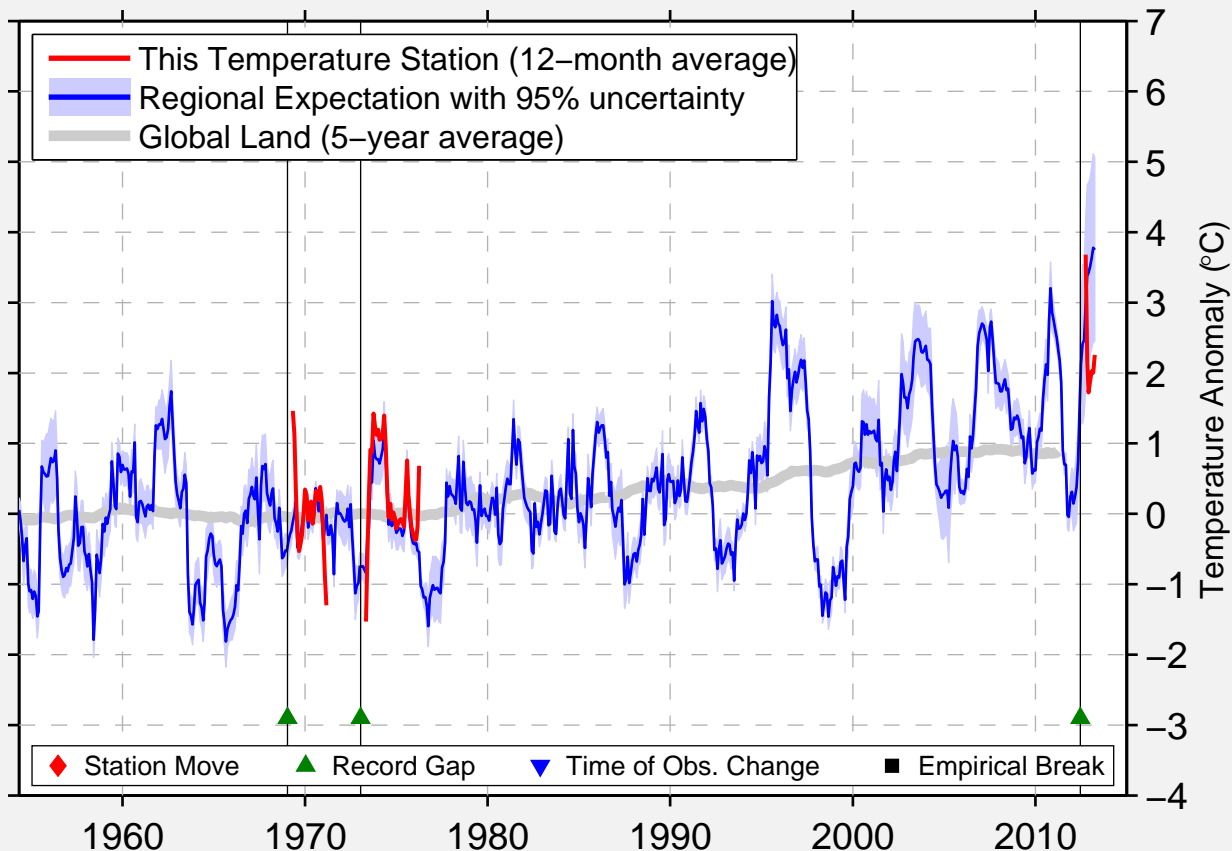

# LABAZNAYA

63.300 N, 158.500 E (Russia)

Data Quality Controlled and Aligned at Breakpoints

Berkeley Earth