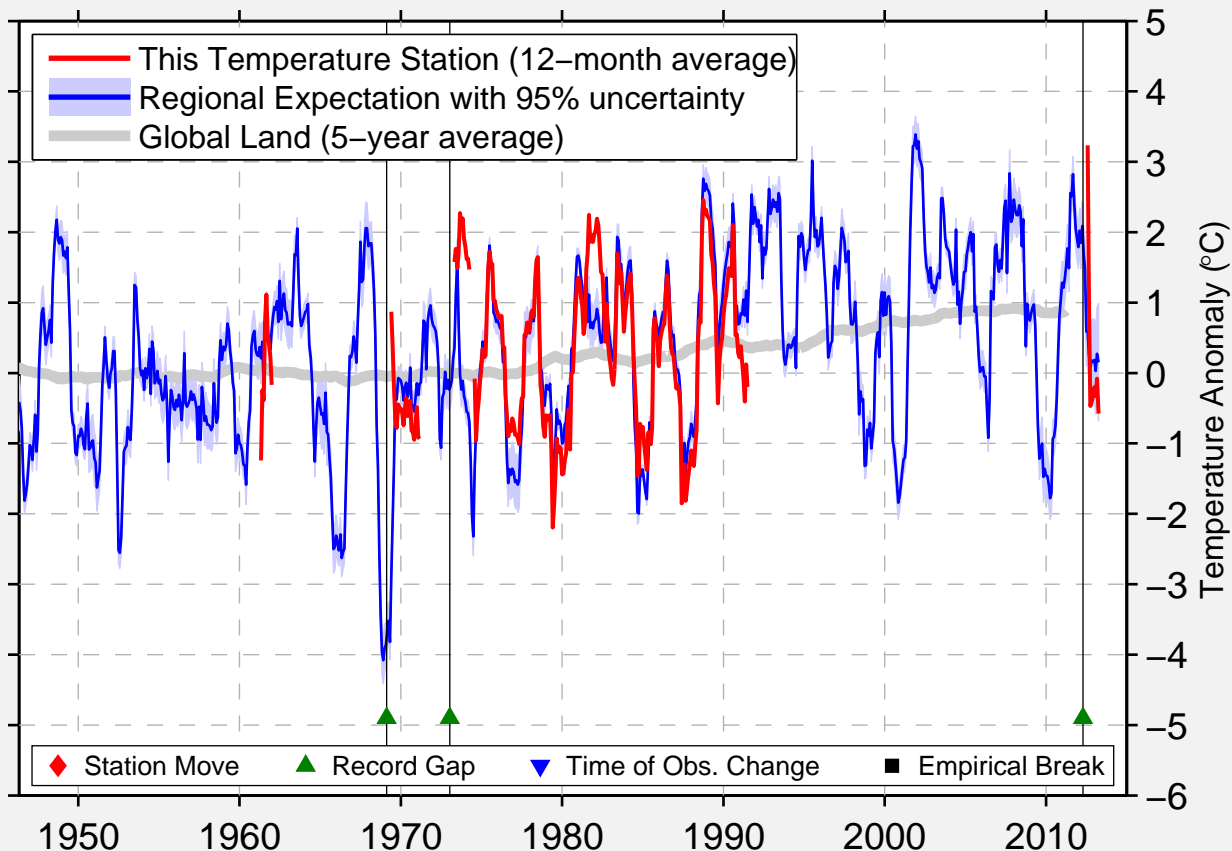

KERBO

62.713 N, 101.116 E (Russia)

Data Quality Controlled and Aligned at Breakpoints

Berkeley Earth