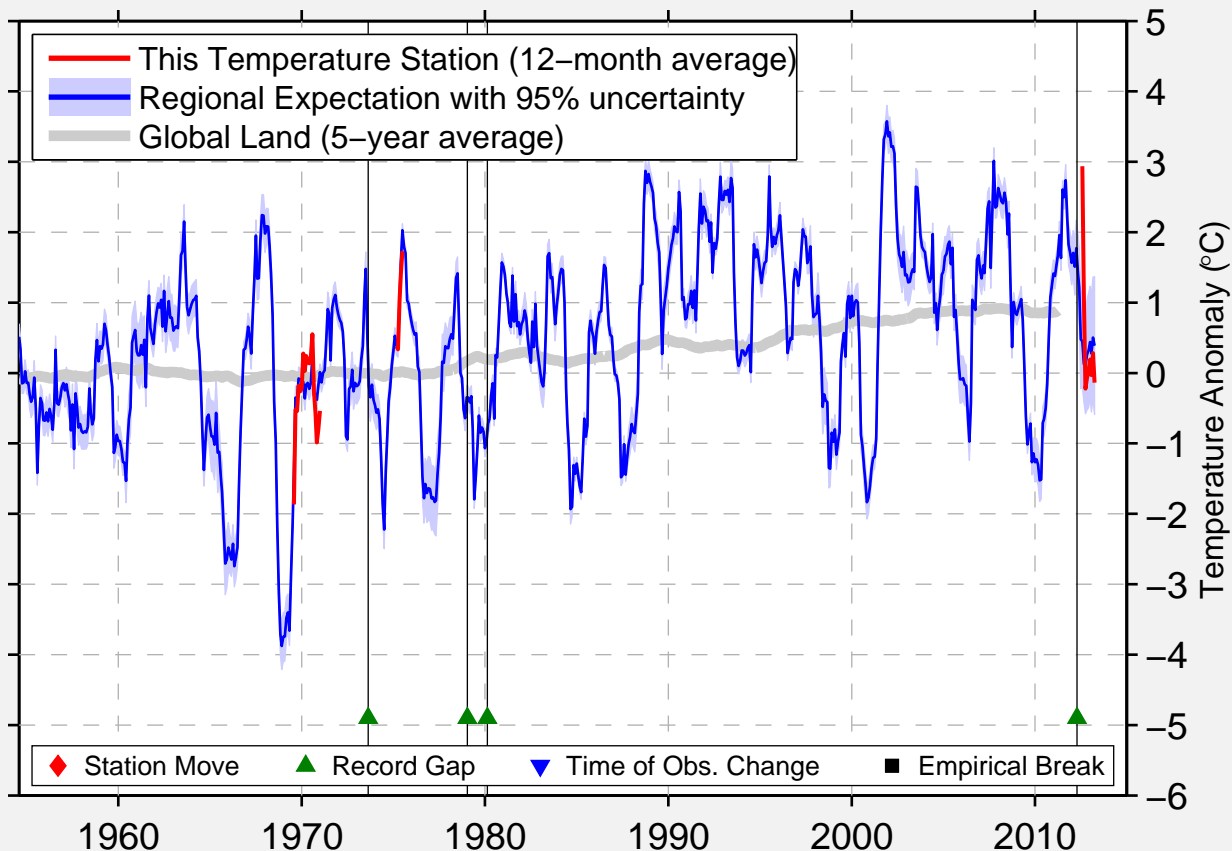

STRELKA CHUNYA

61.740 N, 102.808 E (Russia)

Data Quality Controlled and Aligned at Breakpoints

Berkeley Earth