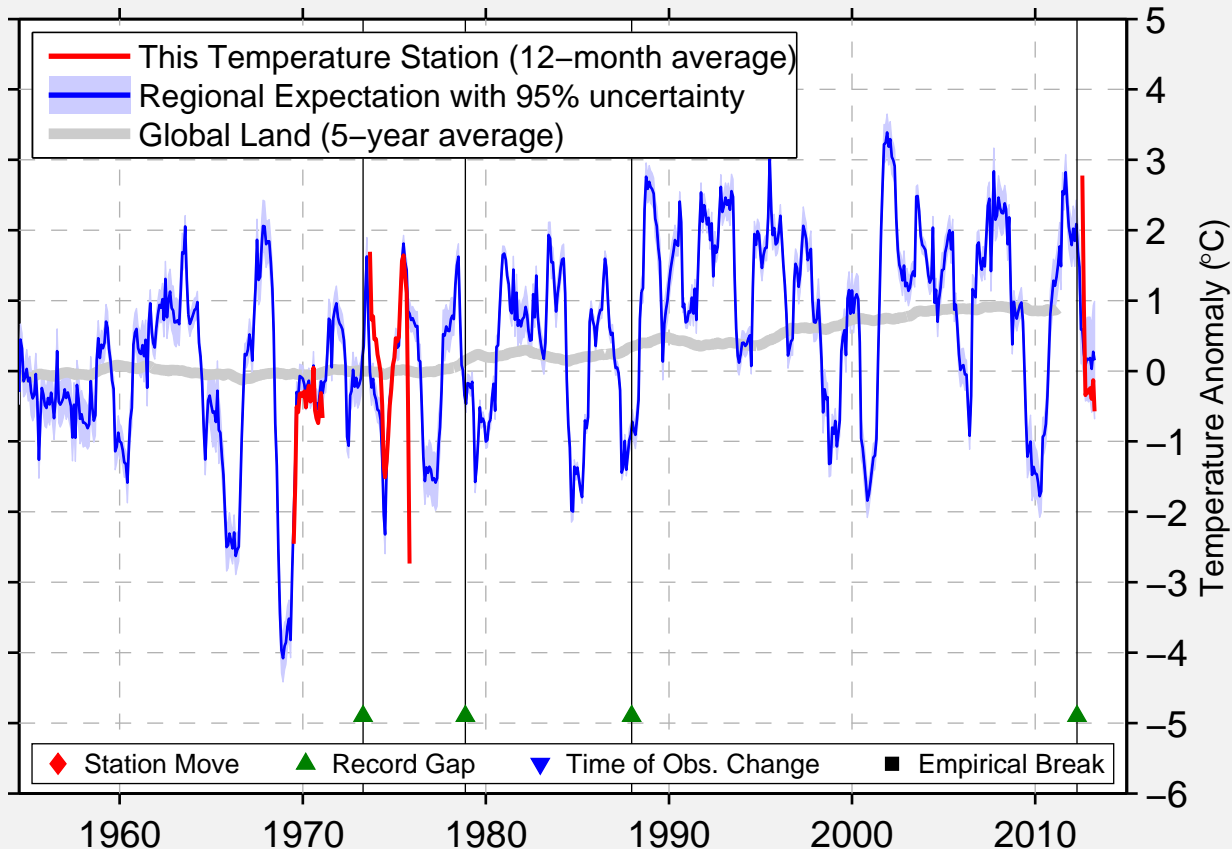

MUTORAJ

61.328 N, 100.476 E (Russia)

Data Quality Controlled and Aligned at Breakpoints

Berkeley Earth