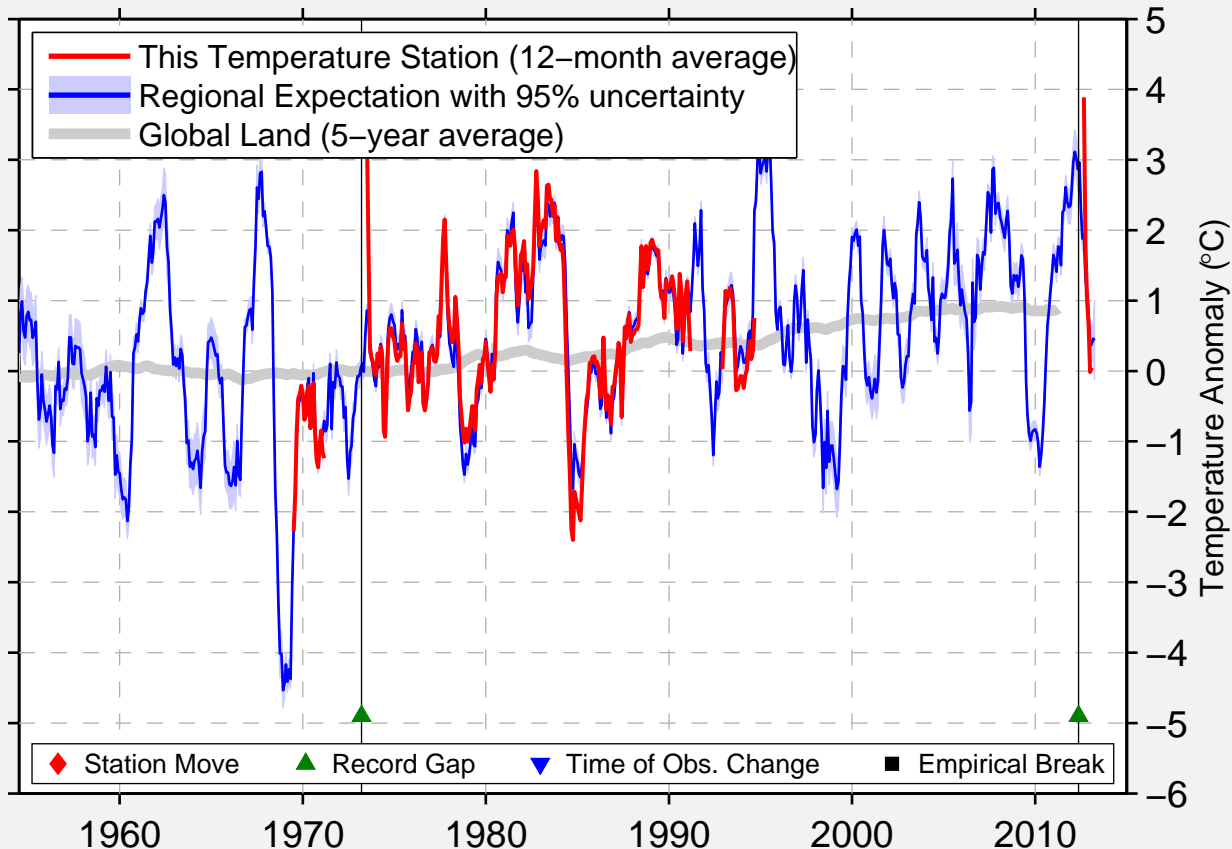

# SYTOMINO

61.300 N, 71.300 E (Russia)

Data Quality Controlled and Aligned at Breakpoints

Berkeley Earth