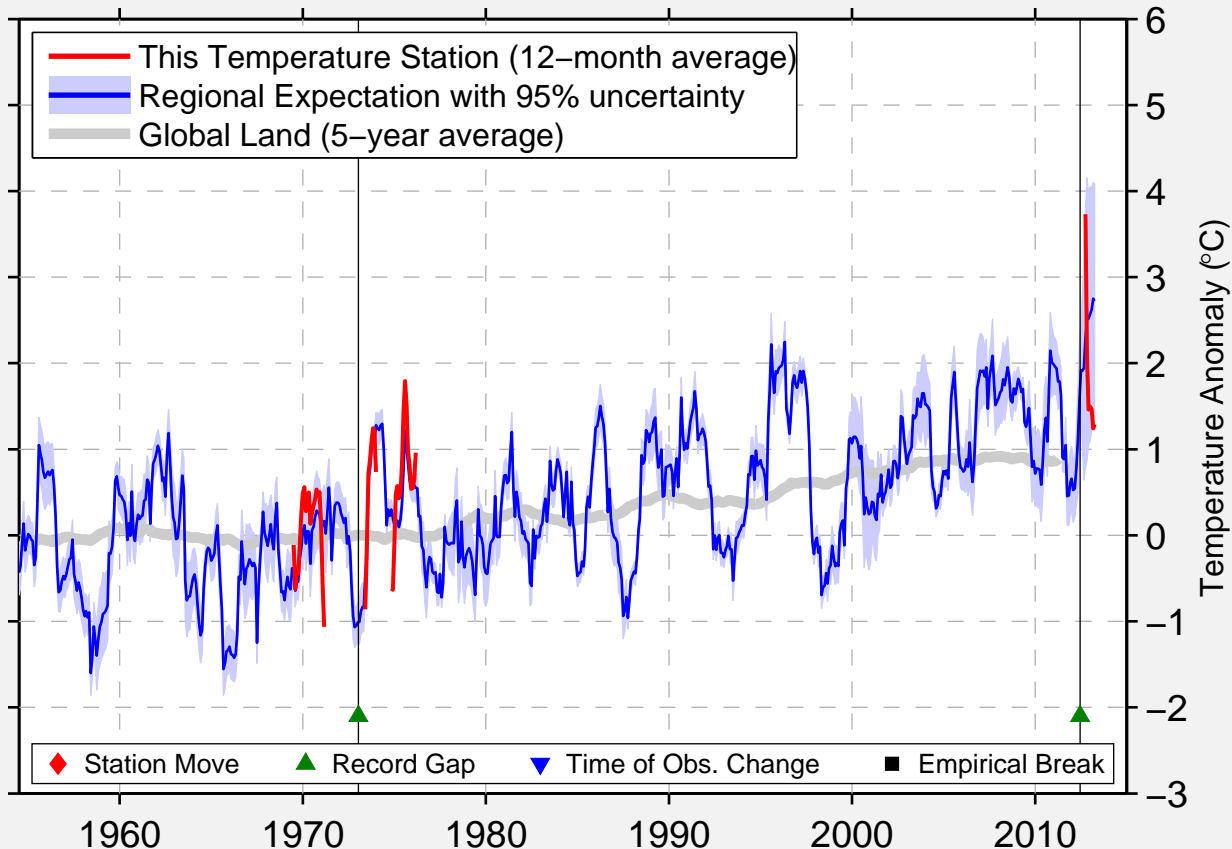

TALAYA

61.133 N, 152.383 E (Russia)

Data Quality Controlled and Aligned at Breakpoints

Berkeley Earth