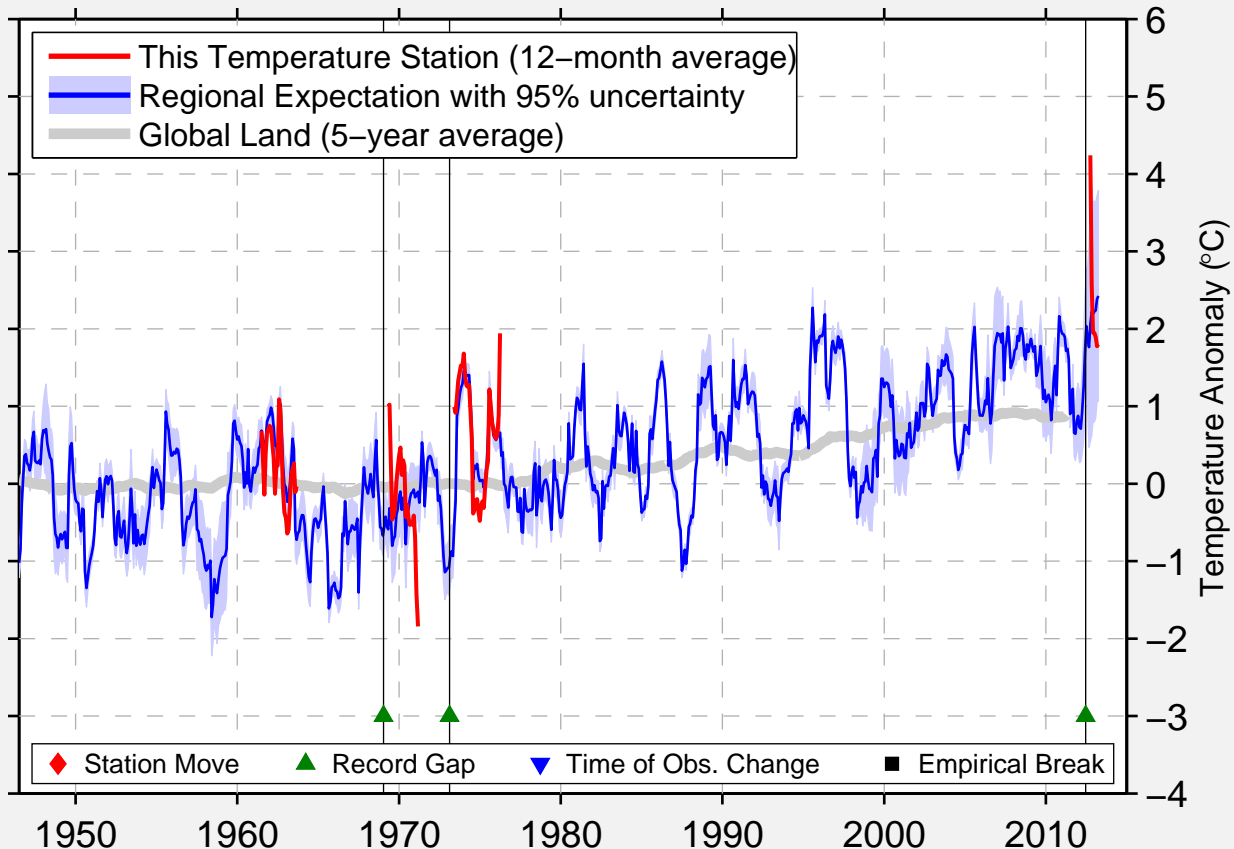

UST'-OMCHUG

61.117 N, 149.633 E (Russia)

Data Quality Controlled and Aligned at Breakpoints

Berkeley Earth