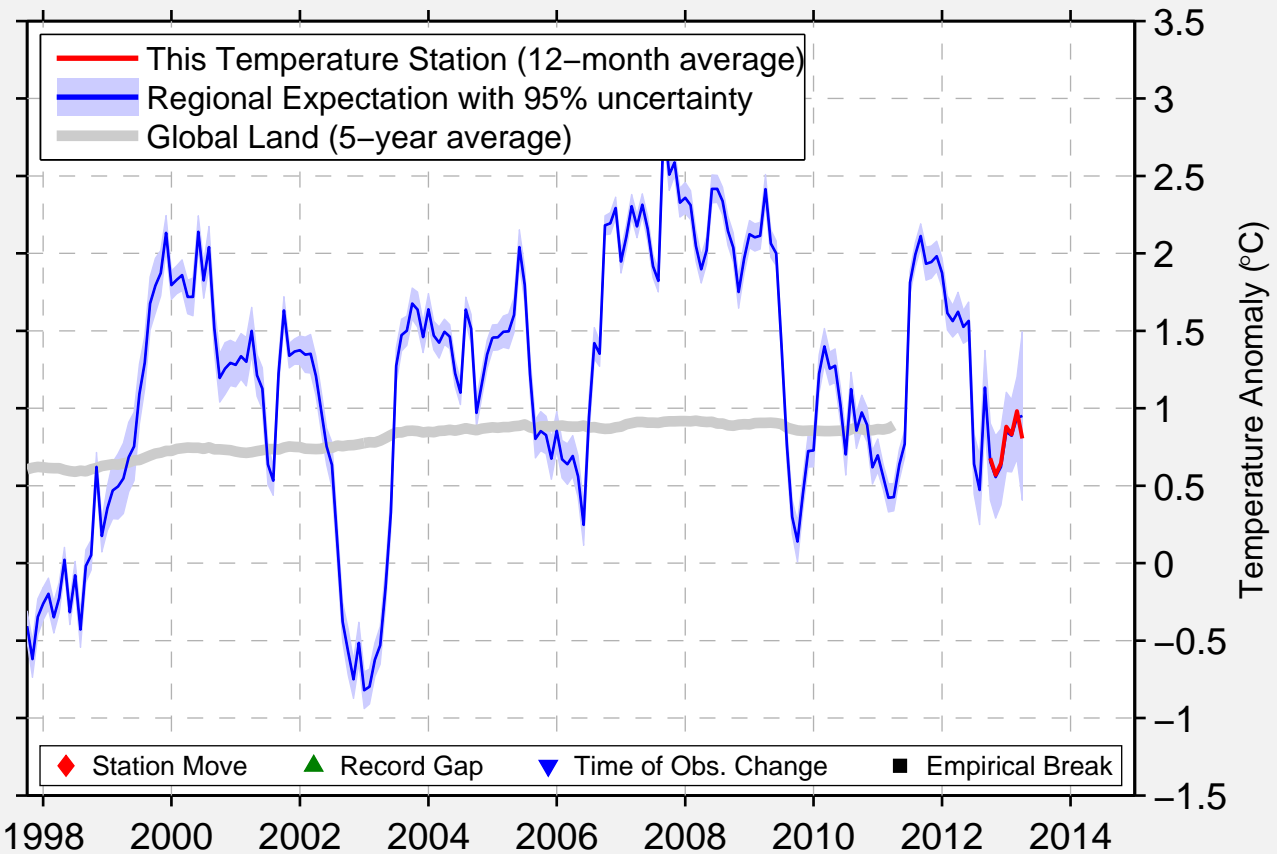

KONOSHA

60.985 N, 40.258 E (Russia)

Data Quality Controlled and Aligned at Breakpoints

Berkeley Earth