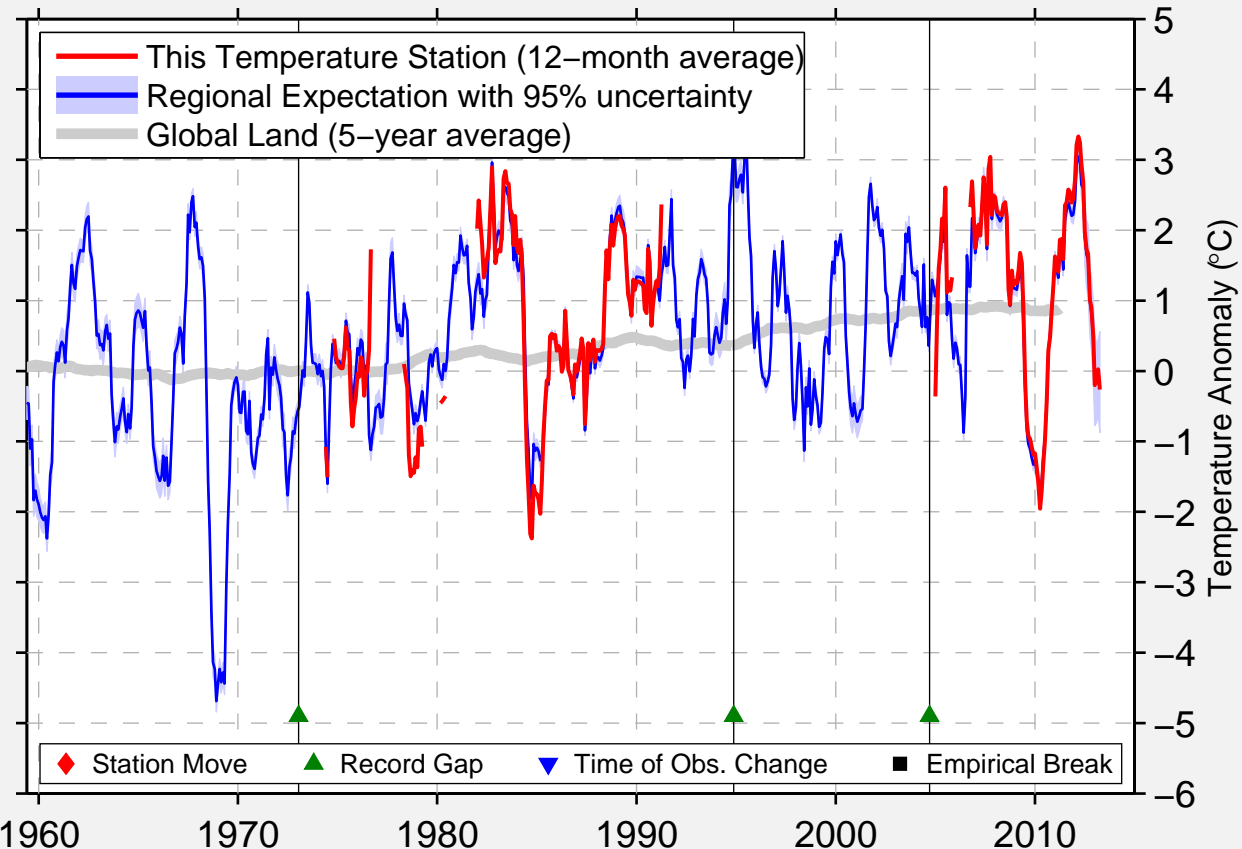

NIZHNEVARTOVSK

60.934 N, 76.542 E (Russia)

Data Quality Controlled and Aligned at Breakpoints

Berkeley Earth