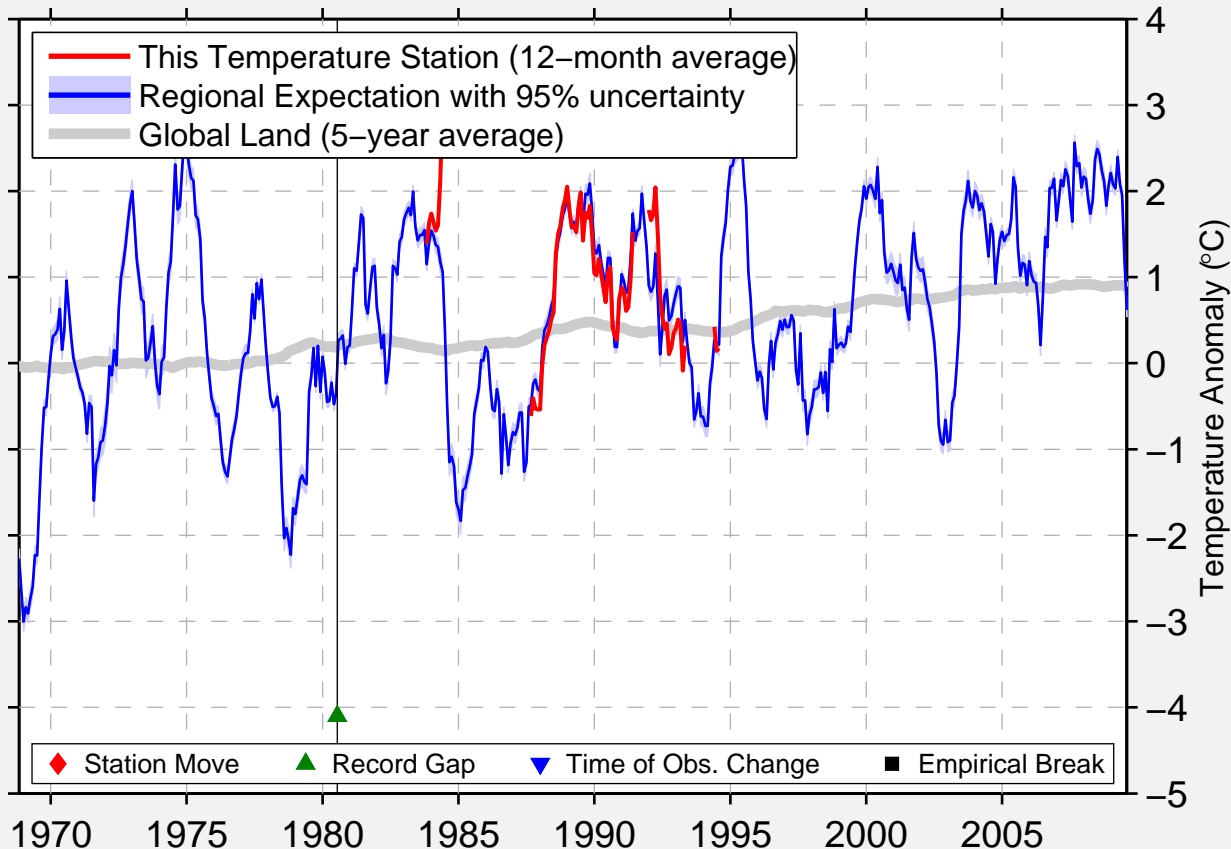

NYUKSENITSA

60.409 N, 44.219 E (Russia)

Data Quality Controlled and Aligned at Breakpoints

Berkeley Earth