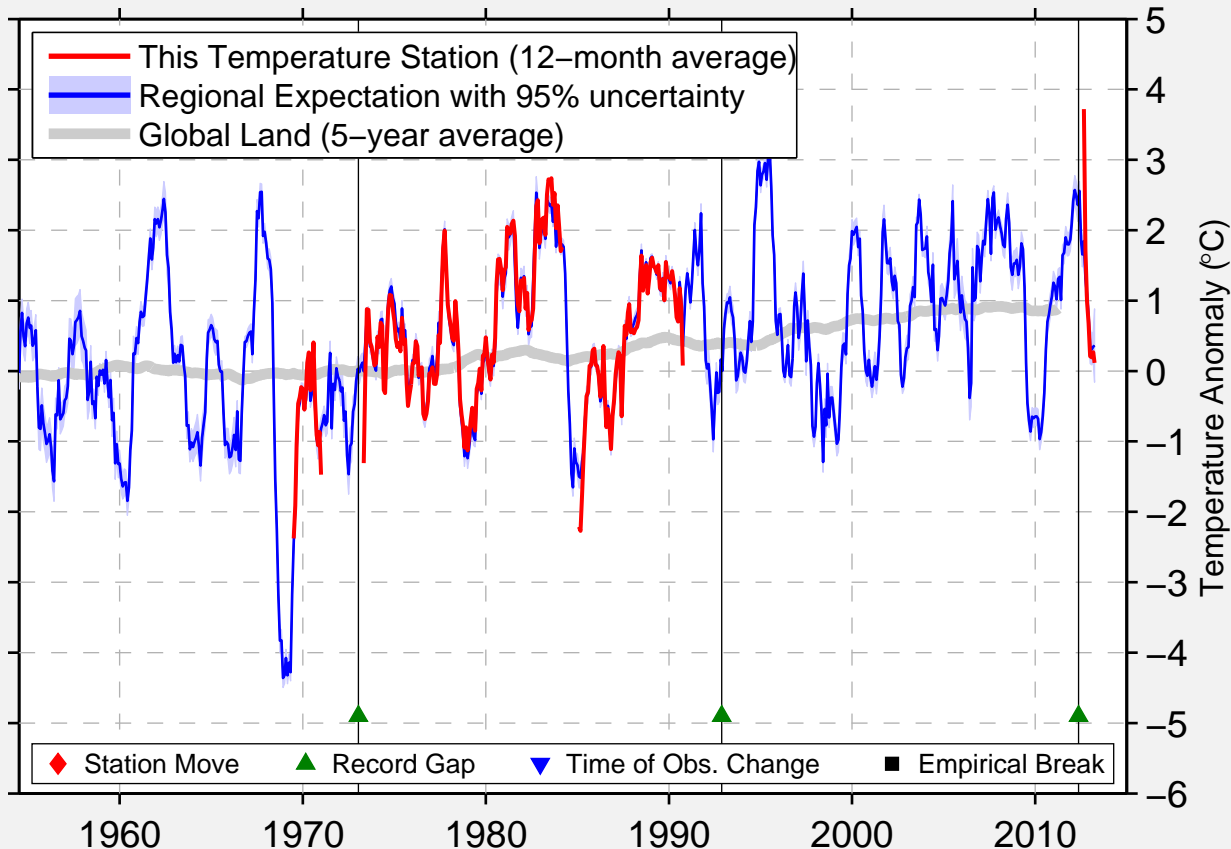

ALTAJ

60.333 N, 68.967 E (Russia)

Data Quality Controlled and Aligned at Breakpoints

Berkeley Earth