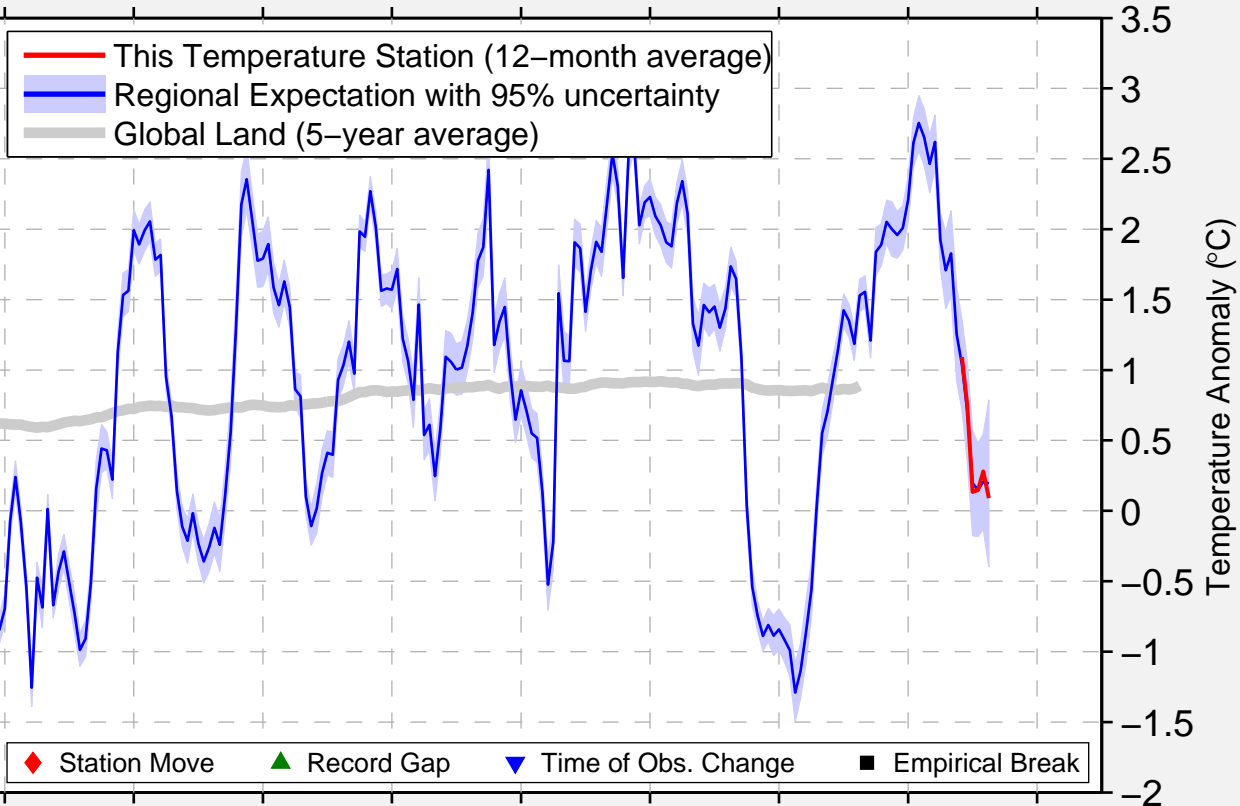

SALYM

60.067 N, 71.483 E (Russia)

◆ Station Move ▲ Record Gap ▼ Time of Obs. Change ■ Empirical Break