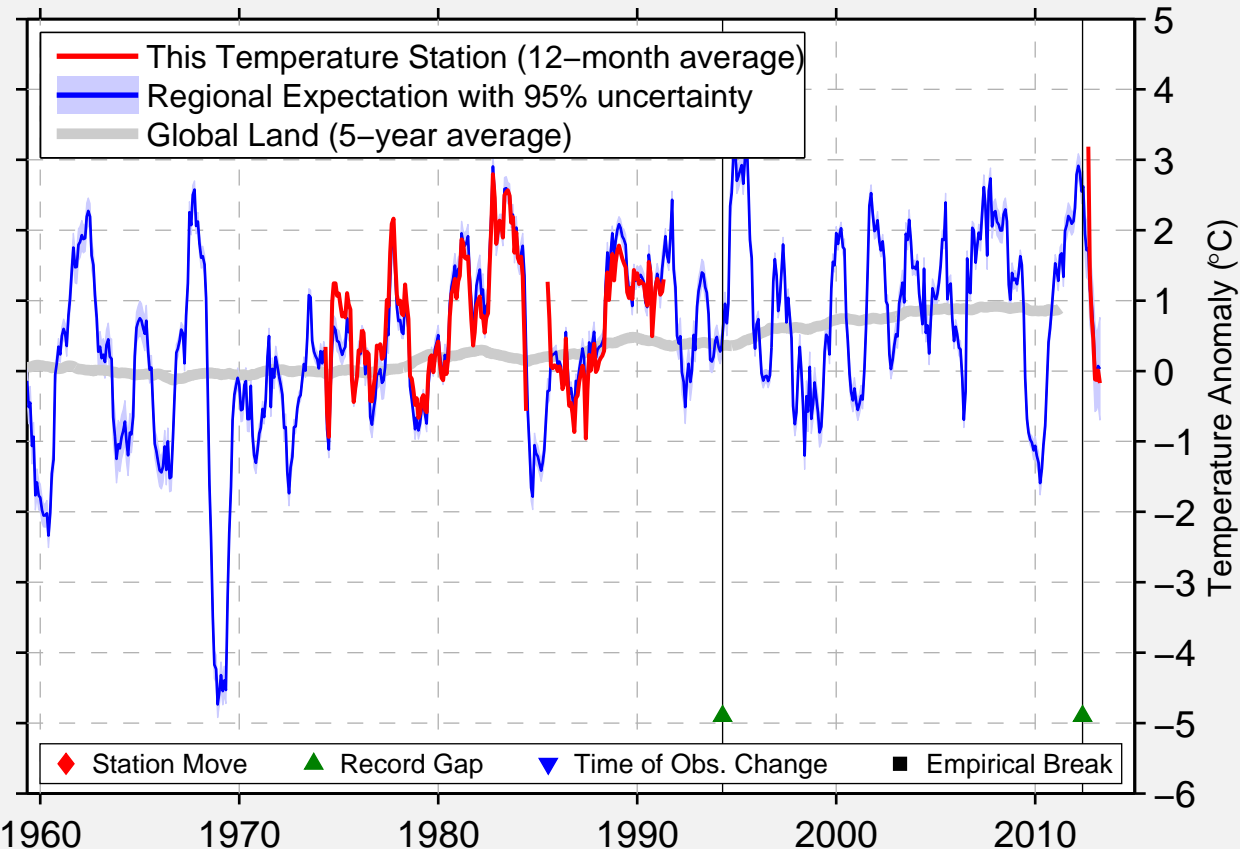

TAUROVO

59.583 N, 73.283 E (Russia)

Data Quality Controlled and Aligned at Breakpoints

Berkeley Earth