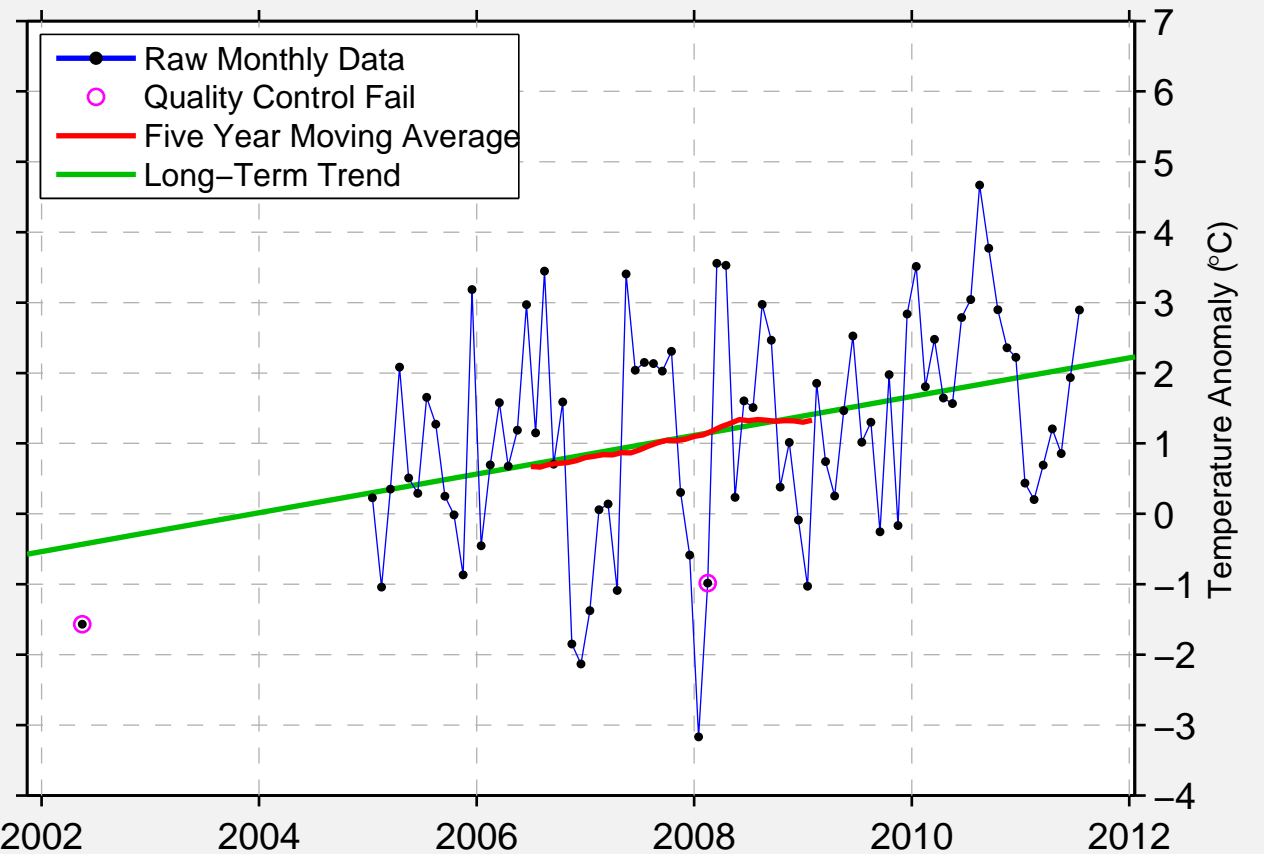

COB SPEICHER

34.667 N, 43.517 E (Iraq)

- Raw Monthly Data
- Quality Control Fail
- Five Year Moving Average
- Long-Term Trend

Temperature Anomaly (°C)