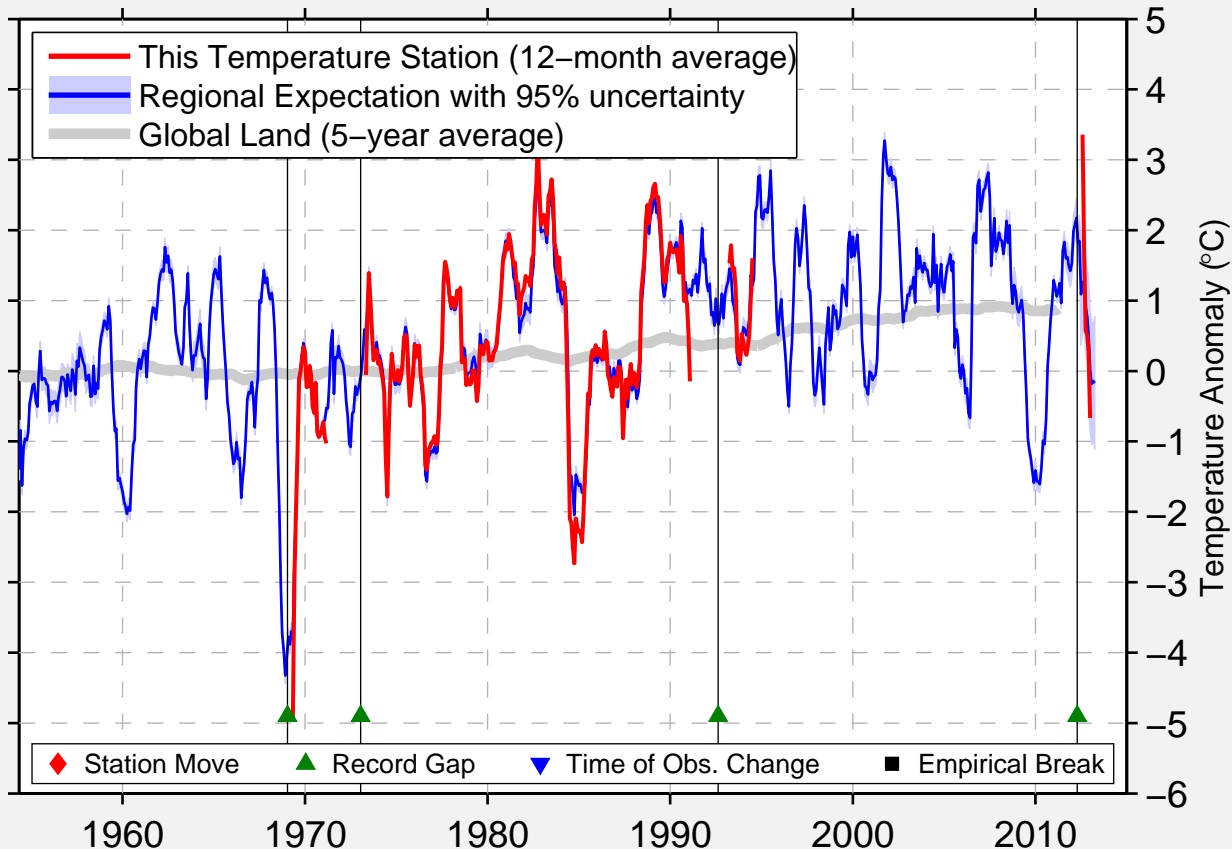

MOLCHANOVO

57.580 N, 83.772 E (Russia)

Data Quality Controlled and Aligned at Breakpoints

Berkeley Earth