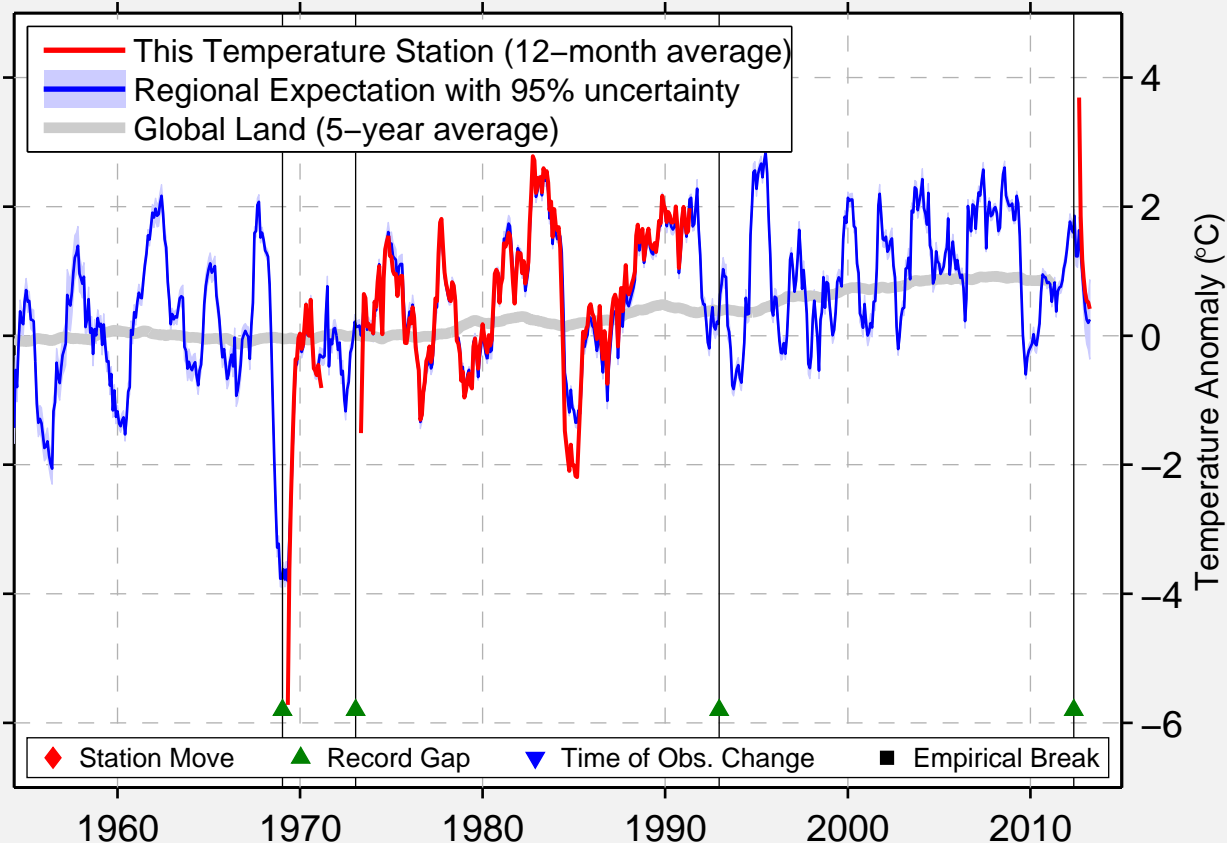

# FORMER

57.417 N, 67.083 E (Russia)

Data Quality Controlled and Aligned at Breakpoints

Berkeley Earth