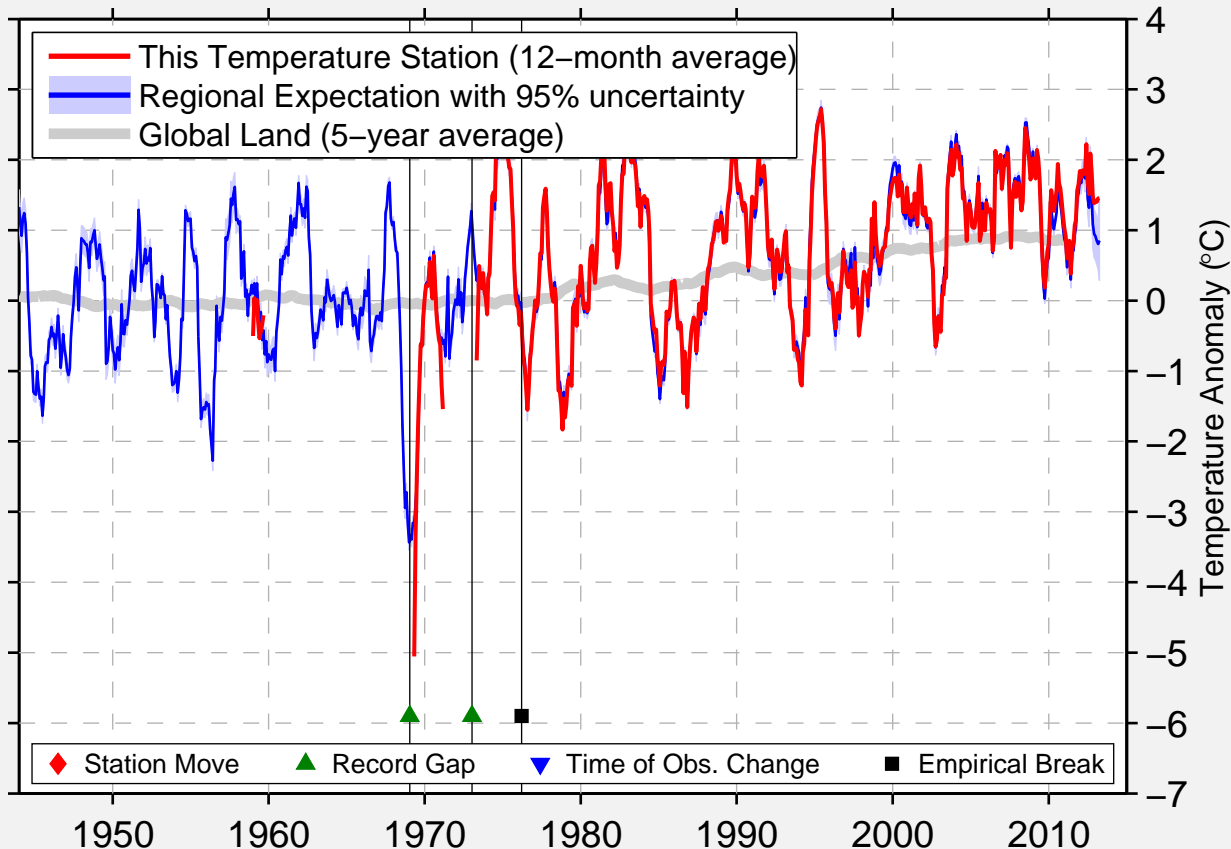

IZHEVSK

56.833 N, 53.450 E (Russia)

Data Quality Controlled and Aligned at Breakpoints

Berkeley Earth