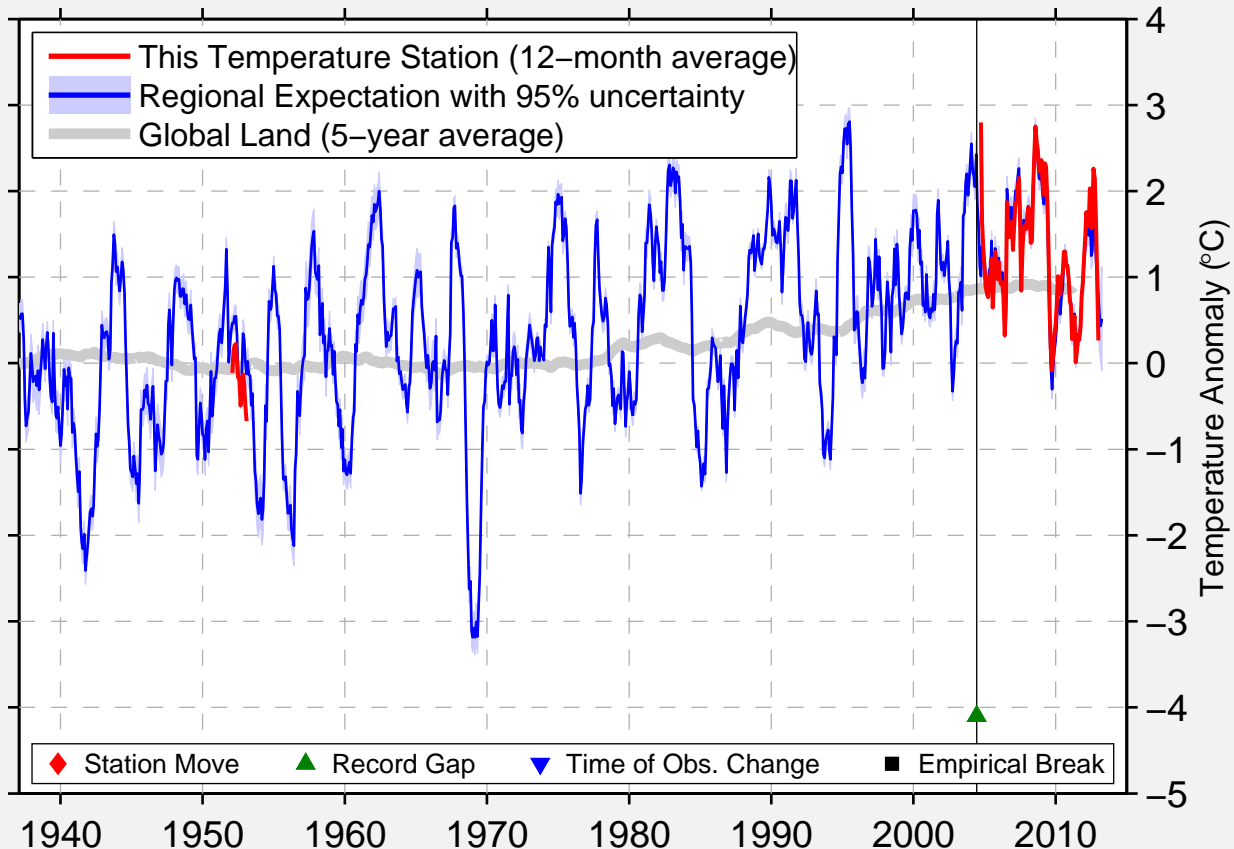

CHELYABINSK-GOROD

55.150 N, 61.300 E (Russia)

Data Quality Controlled and Aligned at Breakpoints

Berkeley Earth