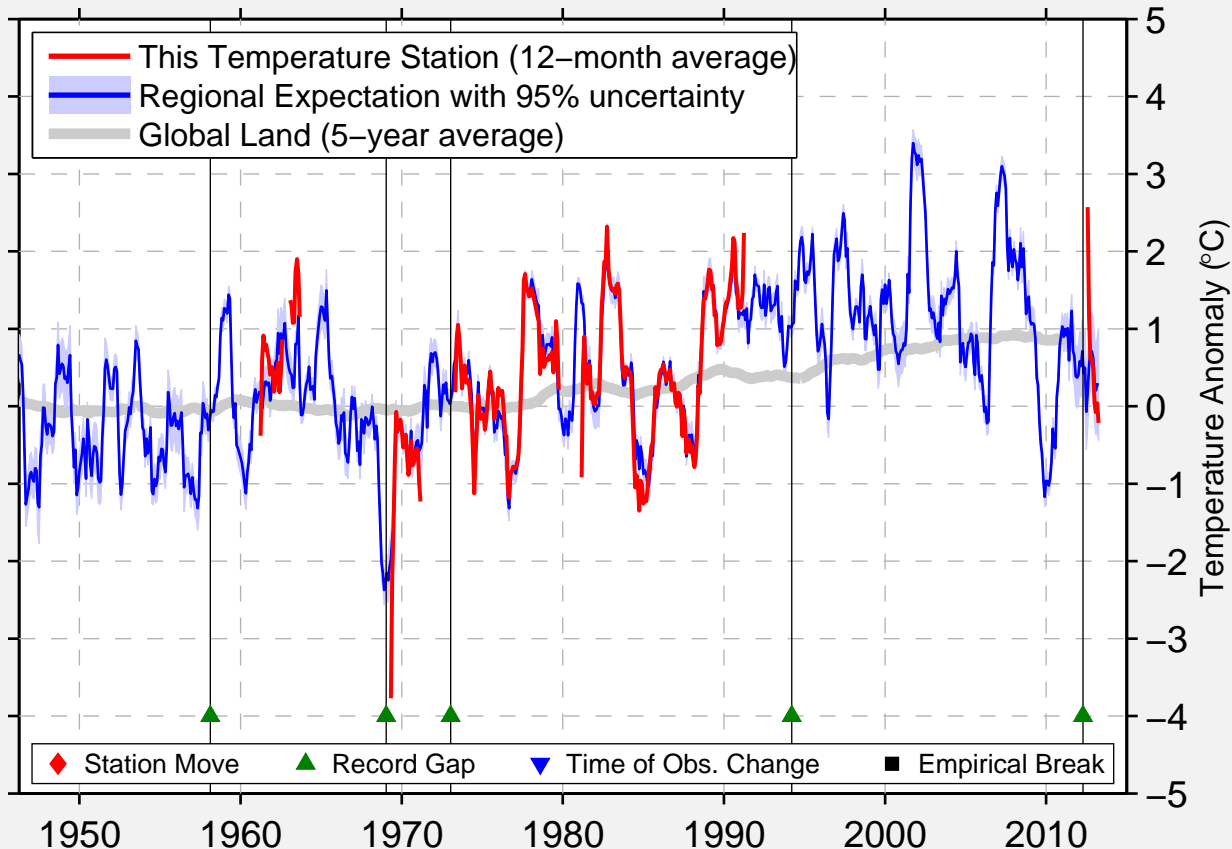

ARTEMOVSK

54.361 N, 93.435 E (Russia)

Data Quality Controlled and Aligned at Breakpoints

Berkeley Earth