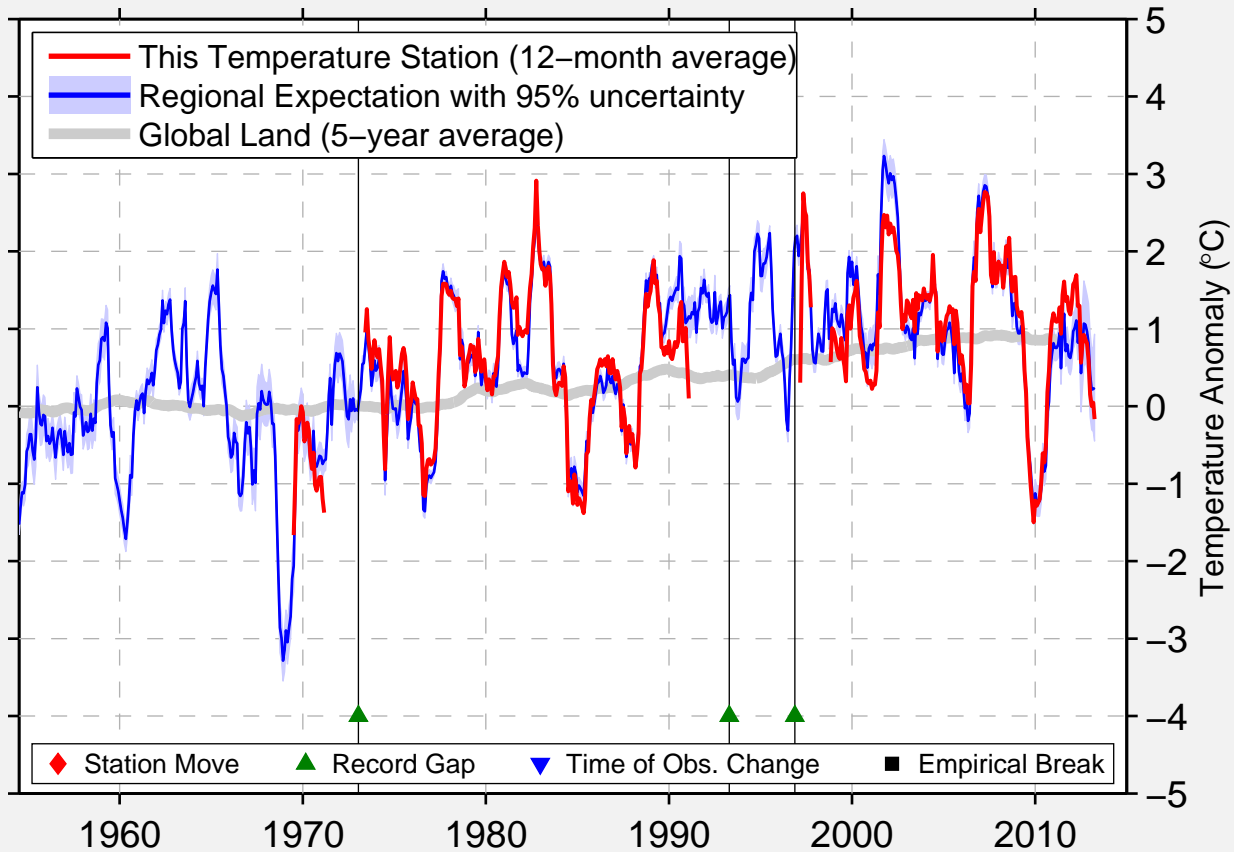

# KOMMUNAR

54.333 N, 89.283 E (Russia)

Data Quality Controlled and Aligned at Breakpoints

Berkeley Earth