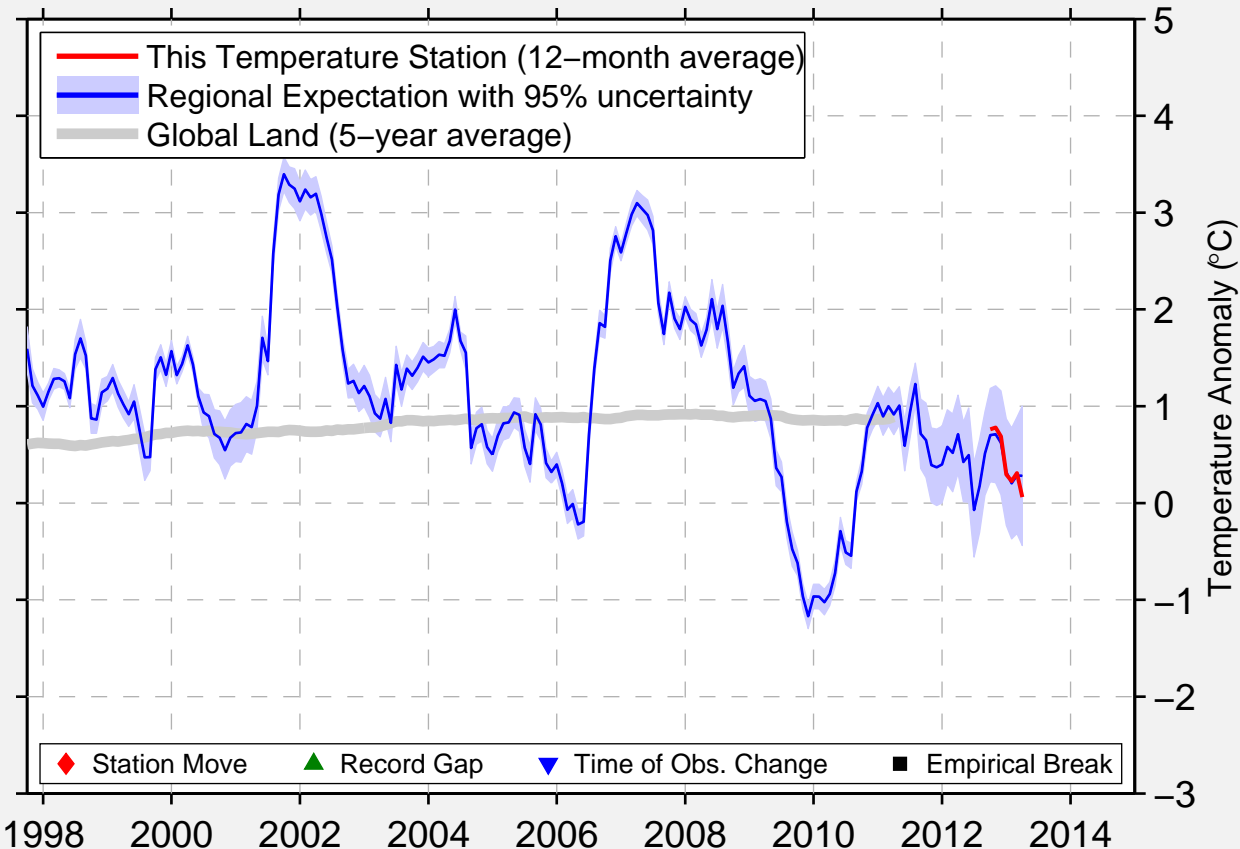

# KARATUZSKOE

53.590 N, 92.883 E (Russia)

Data Quality Controlled and Aligned at Breakpoints

Berkeley Earth