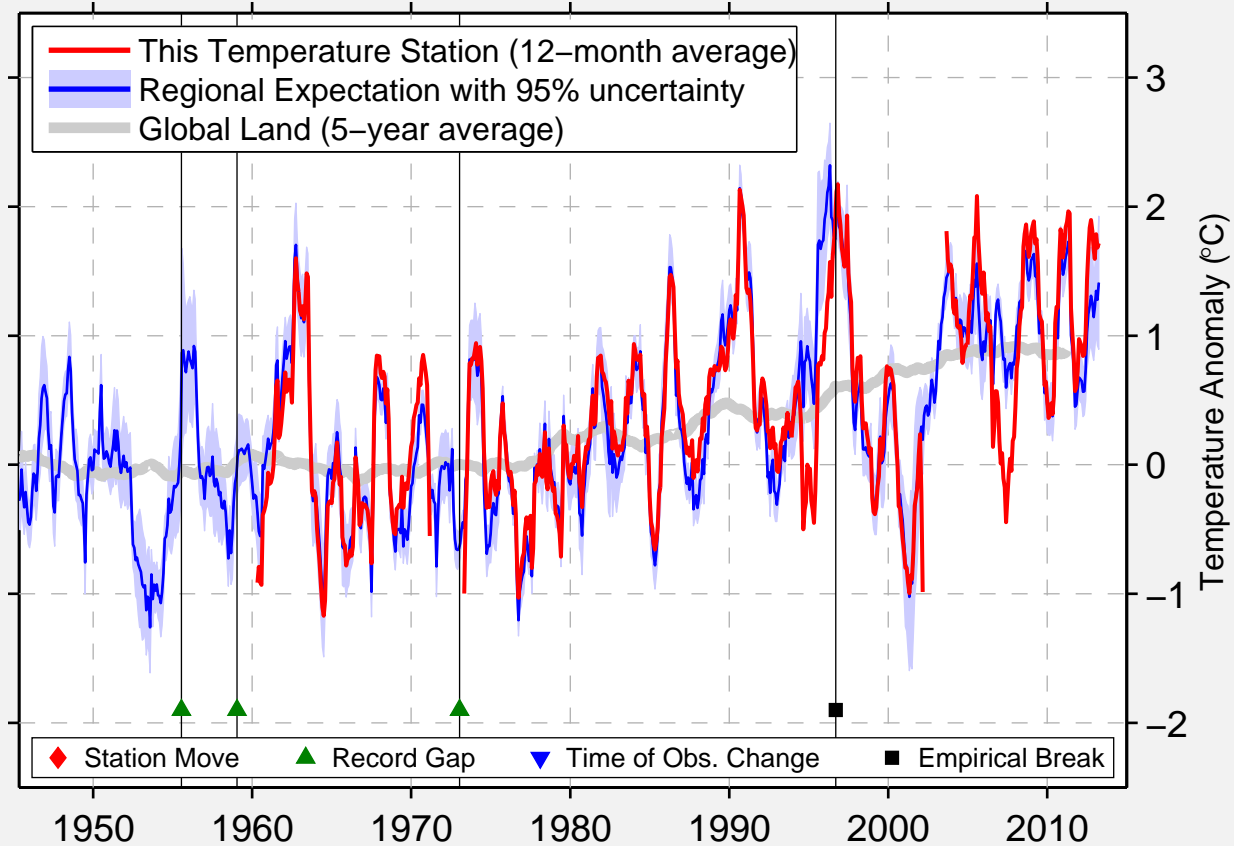

PETROPAVLOVSK-KAMCHATSKIJ

53.083 N, 158.583 E (Russia)

Data Quality Controlled and Aligned at Breakpoints

Berkeley Earth