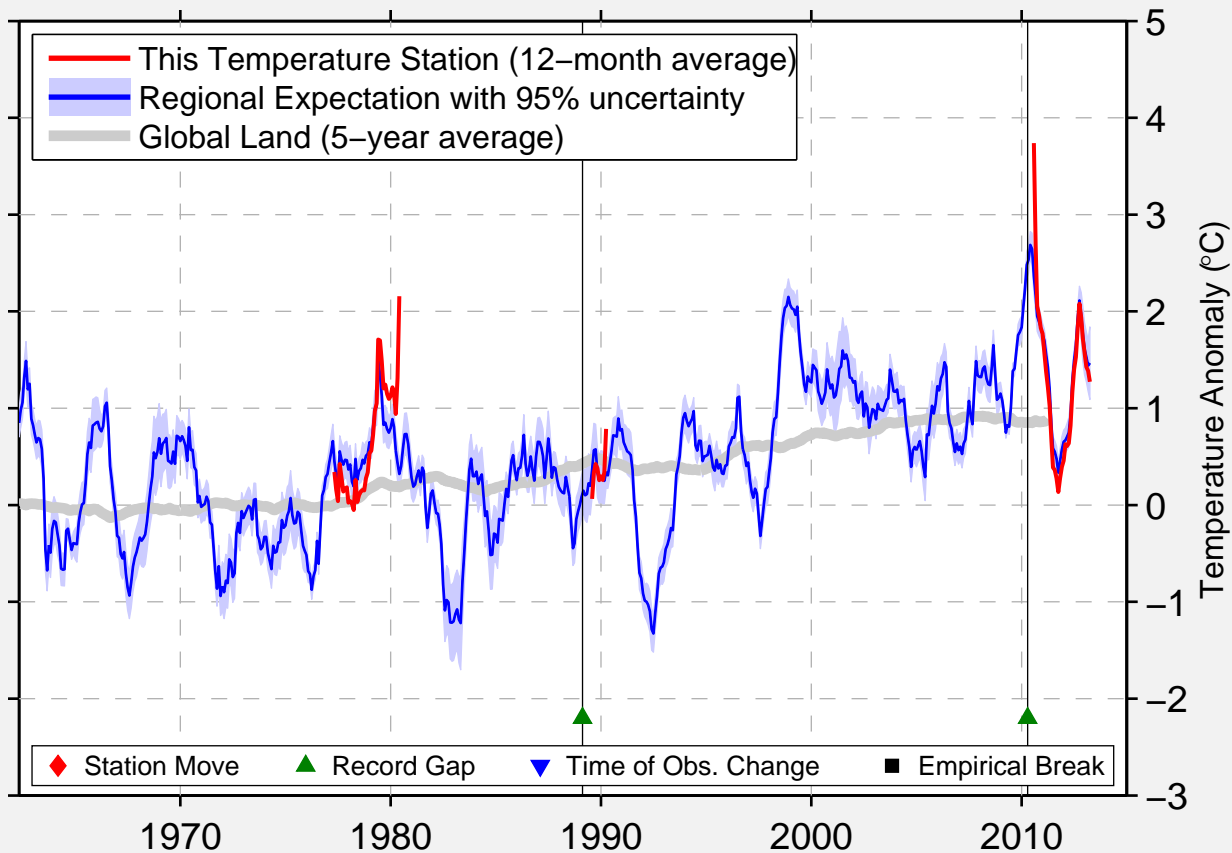

# KERBELA

32.567 N, 44.050 E (Iraq)

Data Quality Controlled and Aligned at Breakpoints

Berkeley Earth