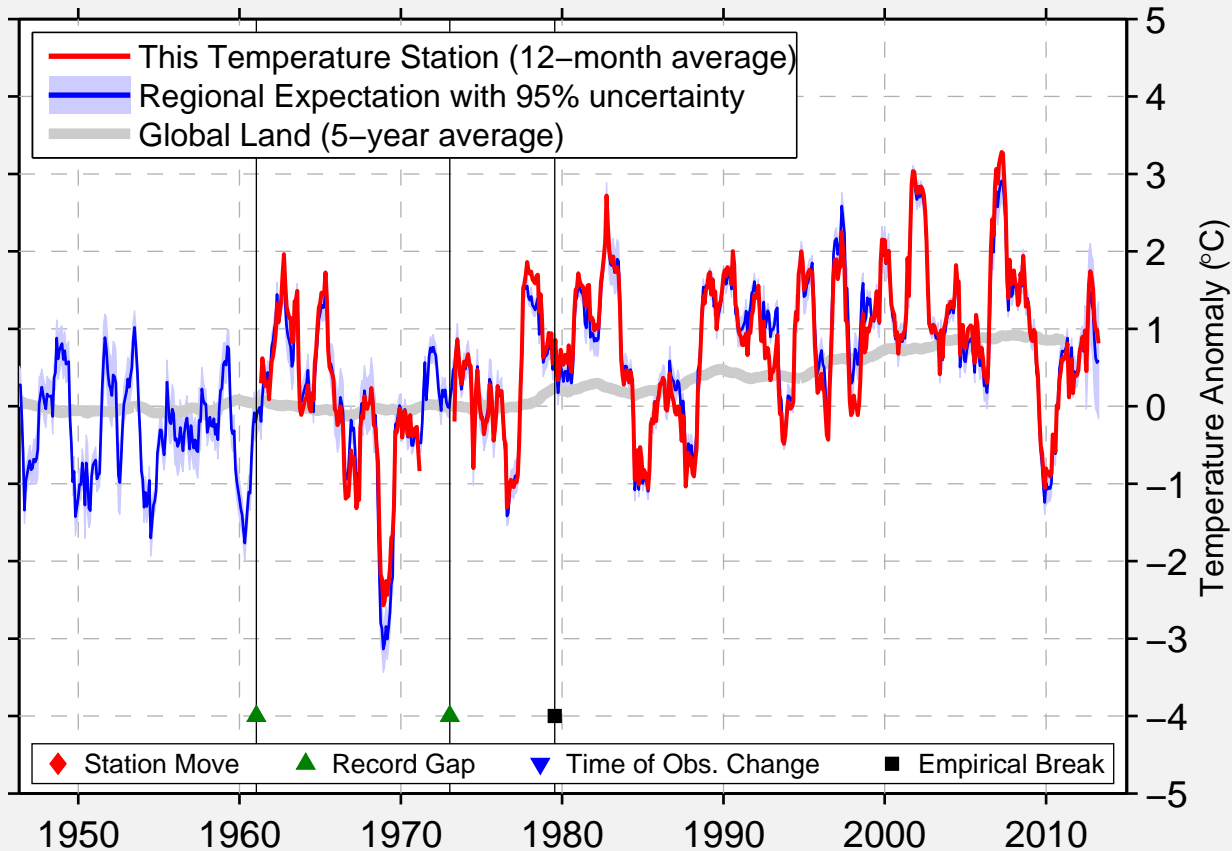

TUROCHAK

52.250 N, 87.122 E (Russia)

Data Quality Controlled and Aligned at Breakpoints

Berkeley Earth