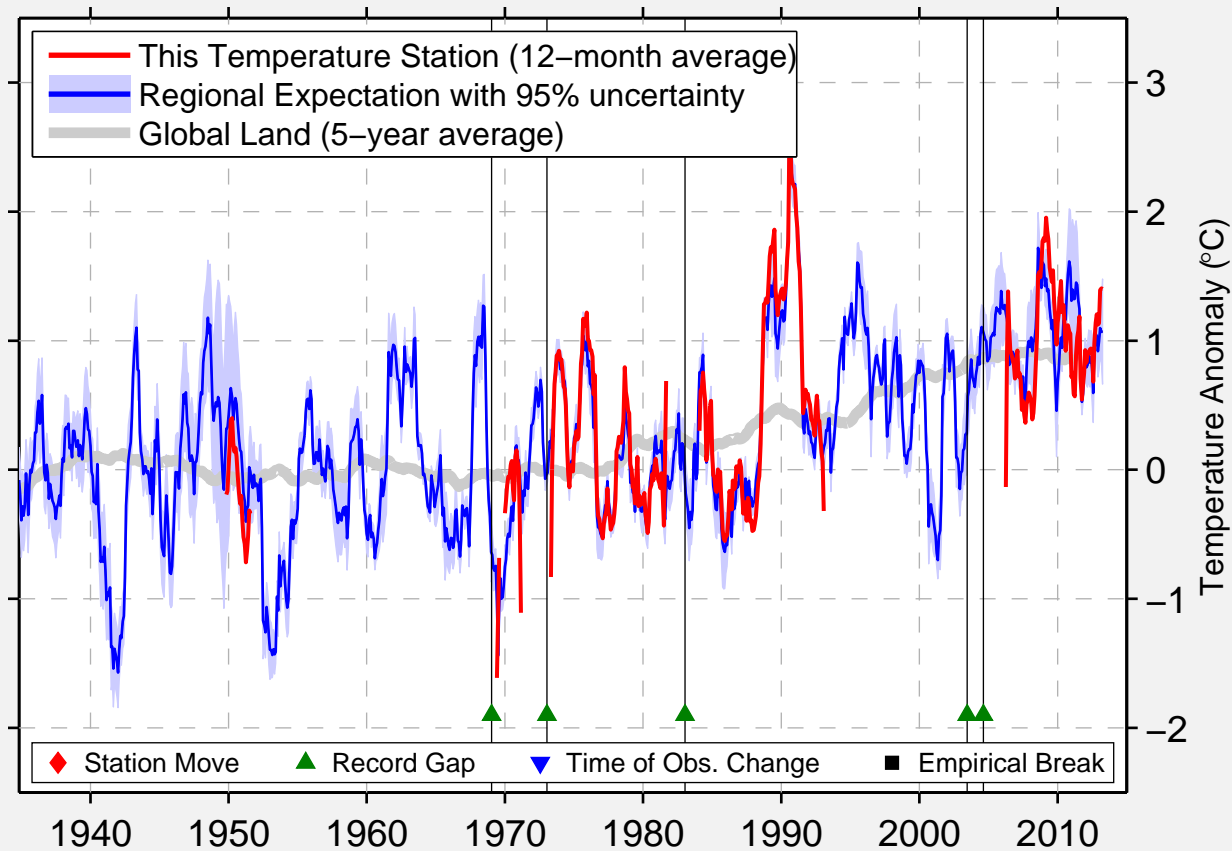

TERPENIYA FORMER

48.650 N, 144.733 E (Russia)

Data Quality Controlled and Aligned at Breakpoints

Berkeley Earth