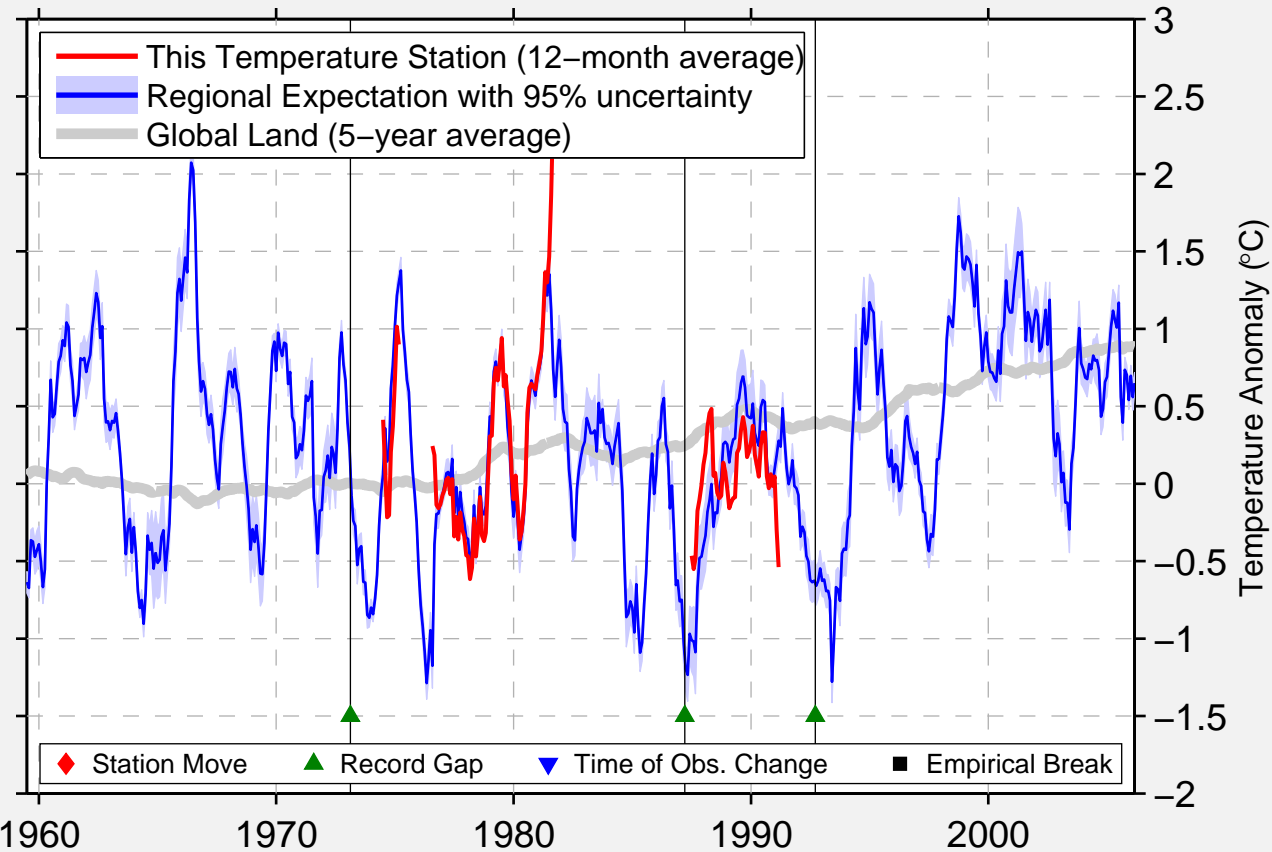

# GELENDZHIK

44.567 N, 38.083 E (Russia)

◆ Station Move    ▲ Record Gap    ▼ Time of Obs. Change    ■ Empirical Break