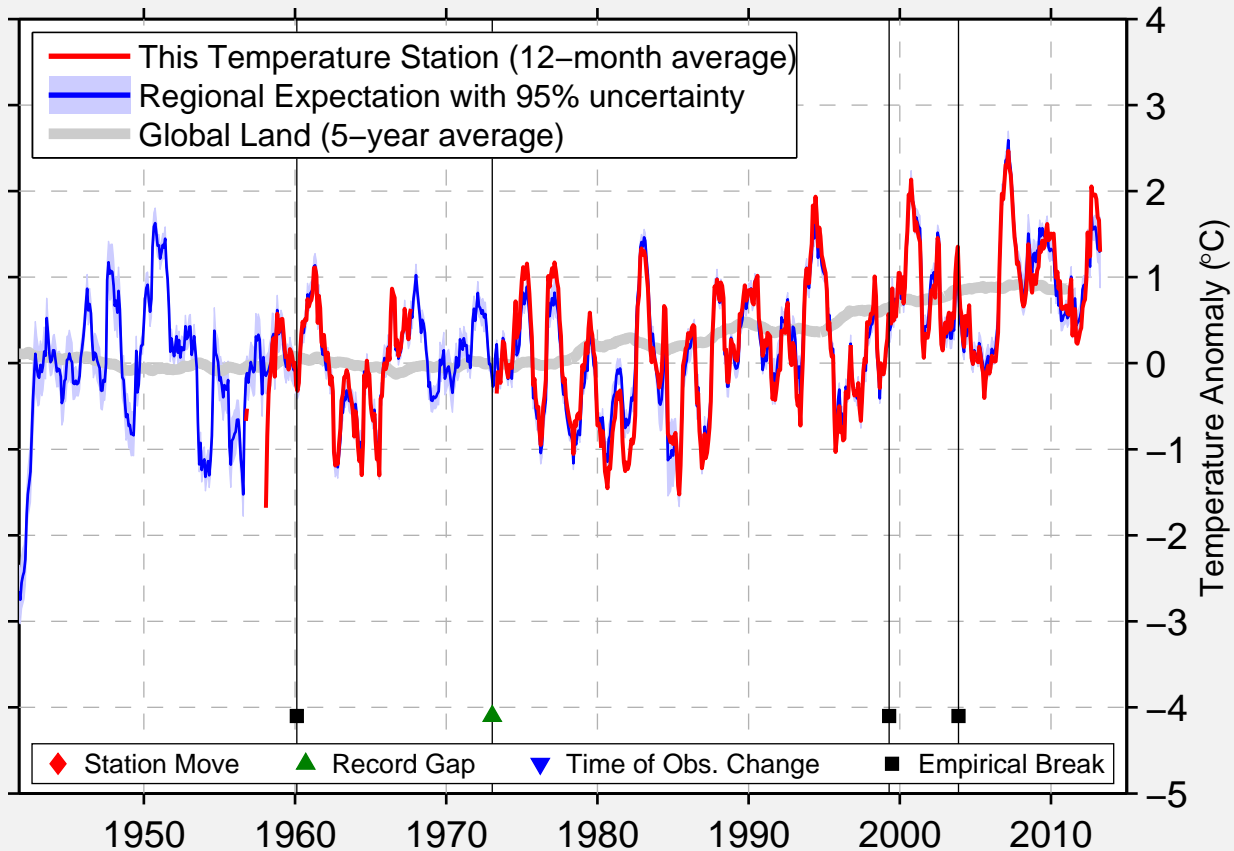

SATU MARE

47.719 N, 22.885 E (Romania)

Data Quality Controlled and Aligned at Breakpoints

Berkeley Earth