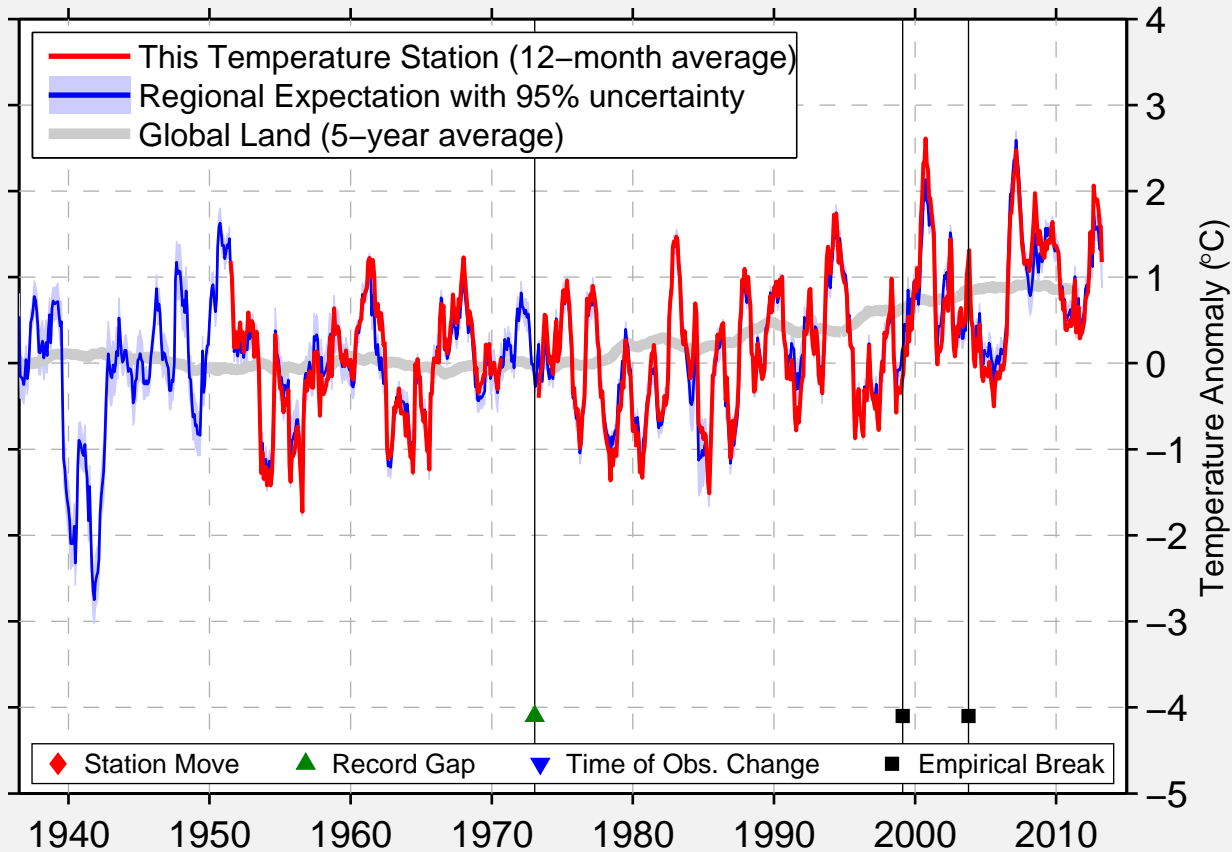

ORADEA RUMANIA

47.045 N, 21.915 E (Romania)

Data Quality Controlled and Aligned at Breakpoints

Berkeley Earth