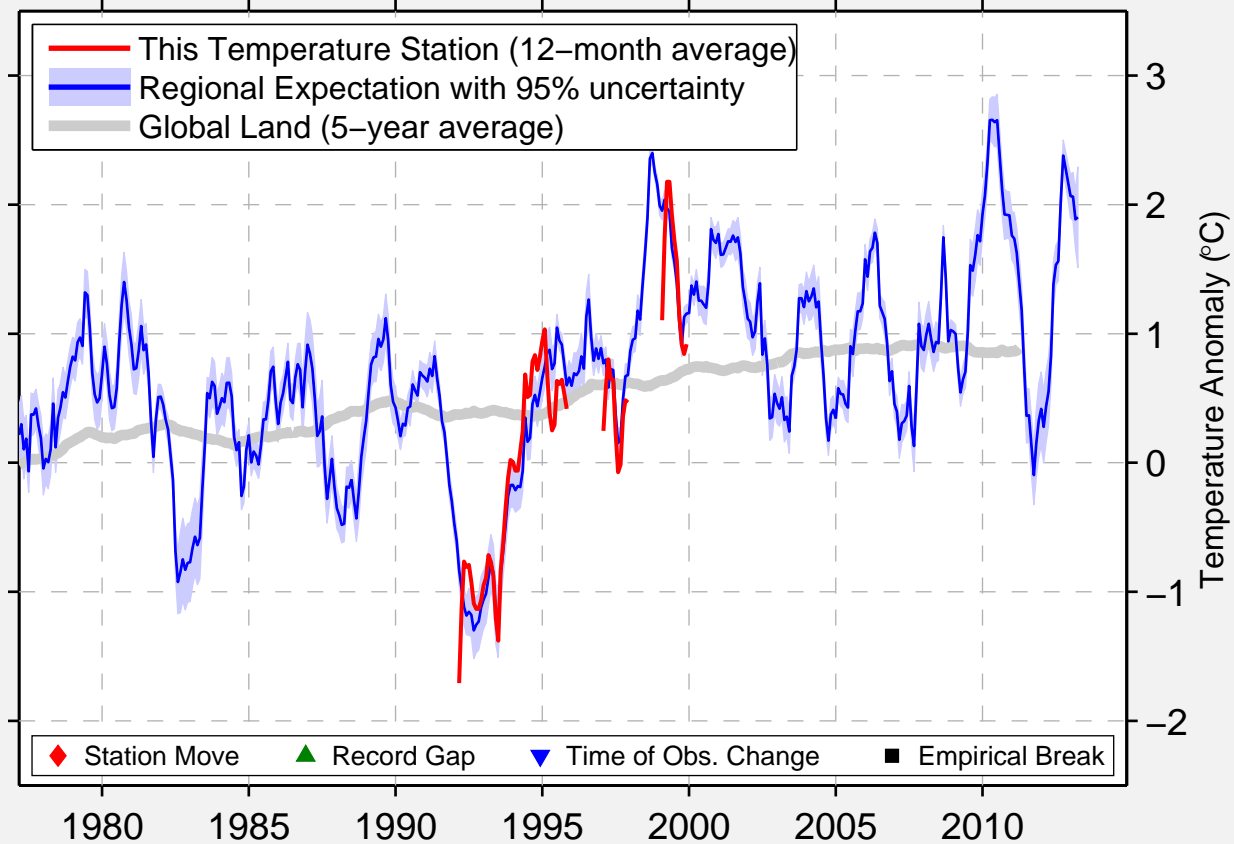

JOLFA

38.750 N, 45.667 E (Iran)

Data Quality Controlled and Aligned at Breakpoints

Berkeley Earth