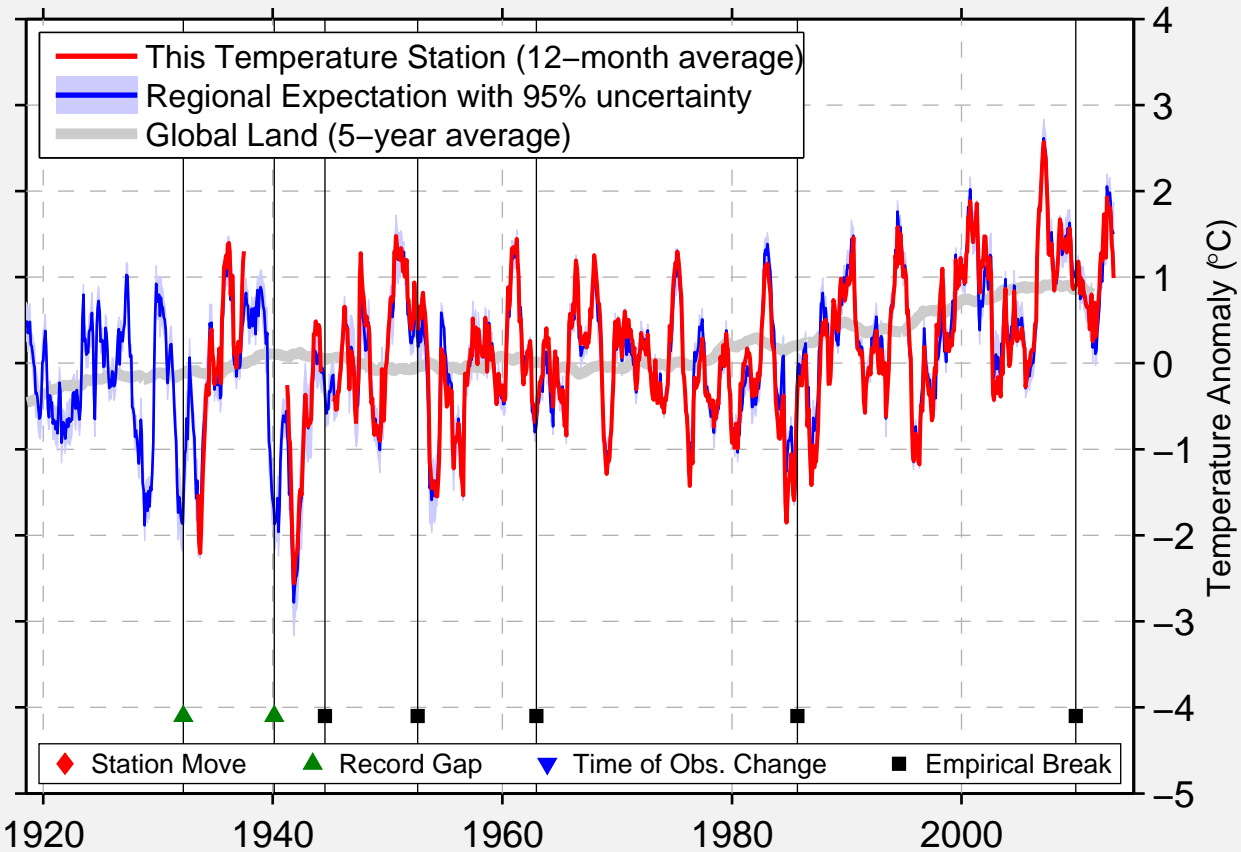

BUZAU

45.191 N, 26.801 E (Romania)

Data Quality Controlled and Aligned at Breakpoints

Berkeley Earth