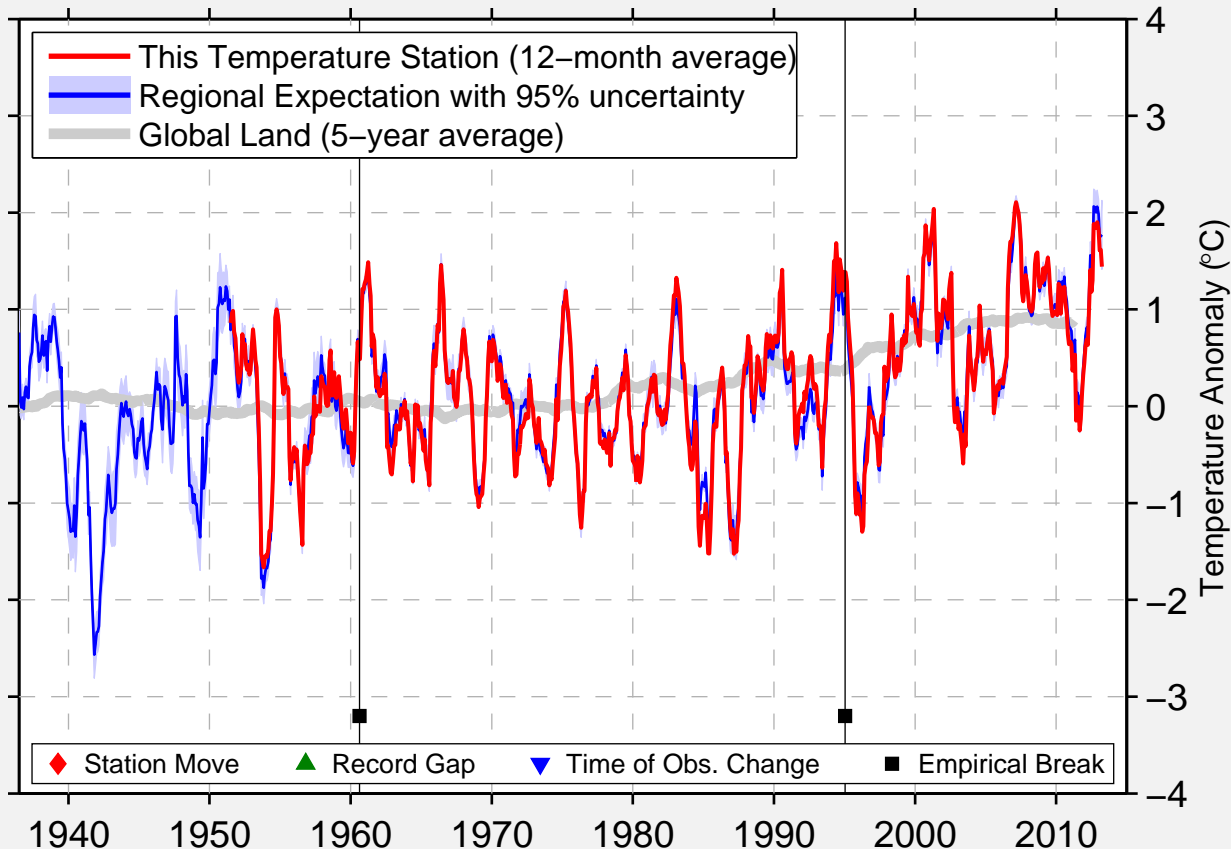

# CONSTANTA RUMANIA

44.219 N, 28.638 E (Romania)

Data Quality Controlled and Aligned at Breakpoints

Berkeley Earth