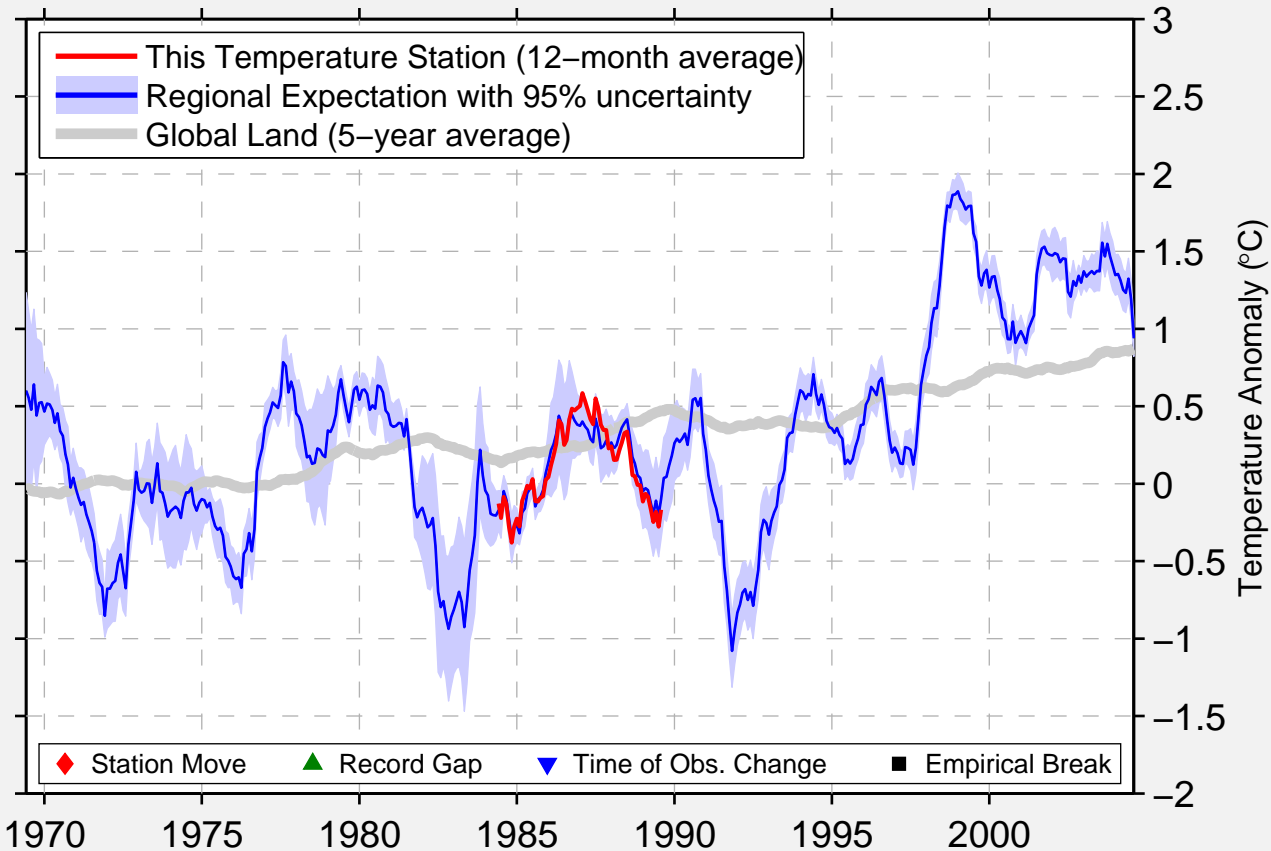

DOHA PORT

25.300 N, 51.550 E (Qatar)

Data Quality Controlled and Aligned at Breakpoints

Berkeley Earth