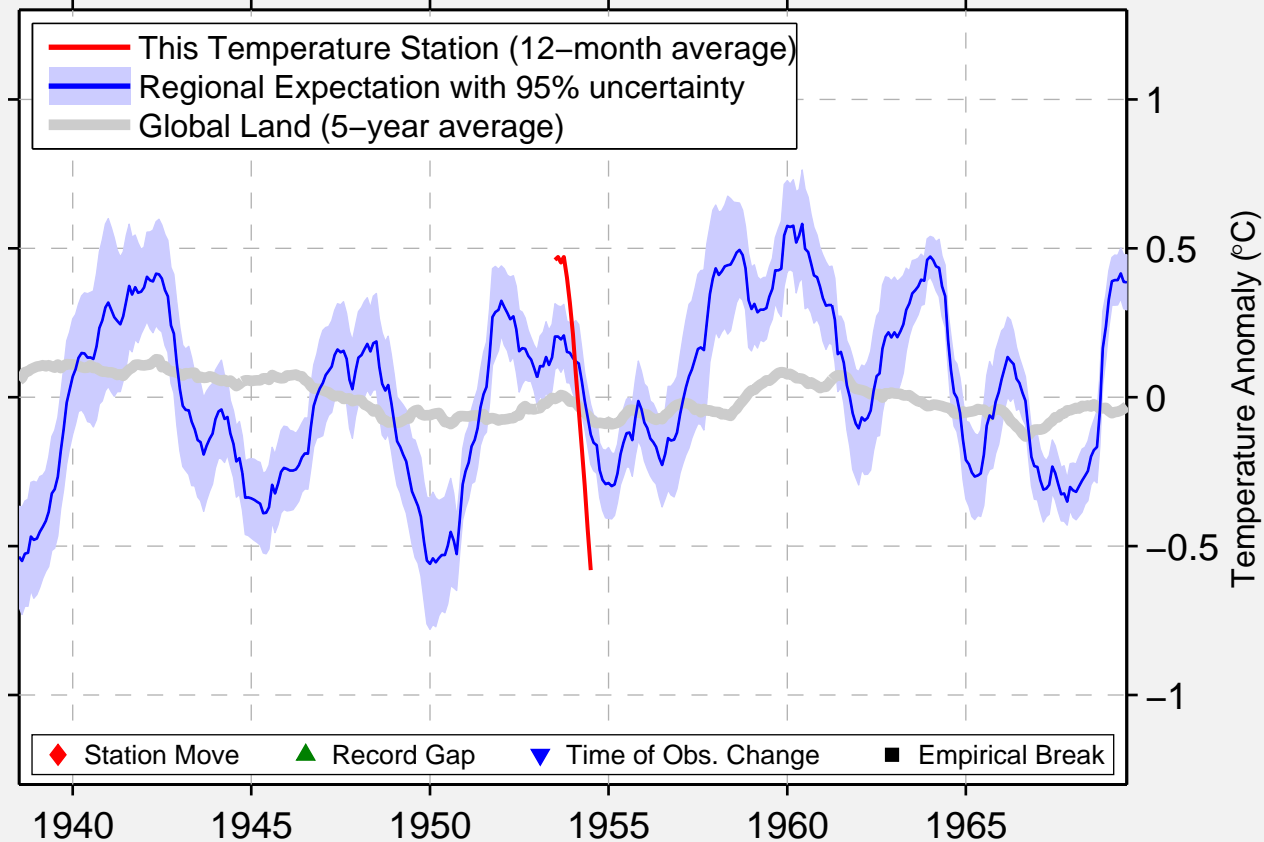

# TOA BAJA 1 SSW

18.433 N, 66.267 W (Puerto Rico [United States])

Data Quality Controlled and Aligned at Breakpoints

Berkeley Earth