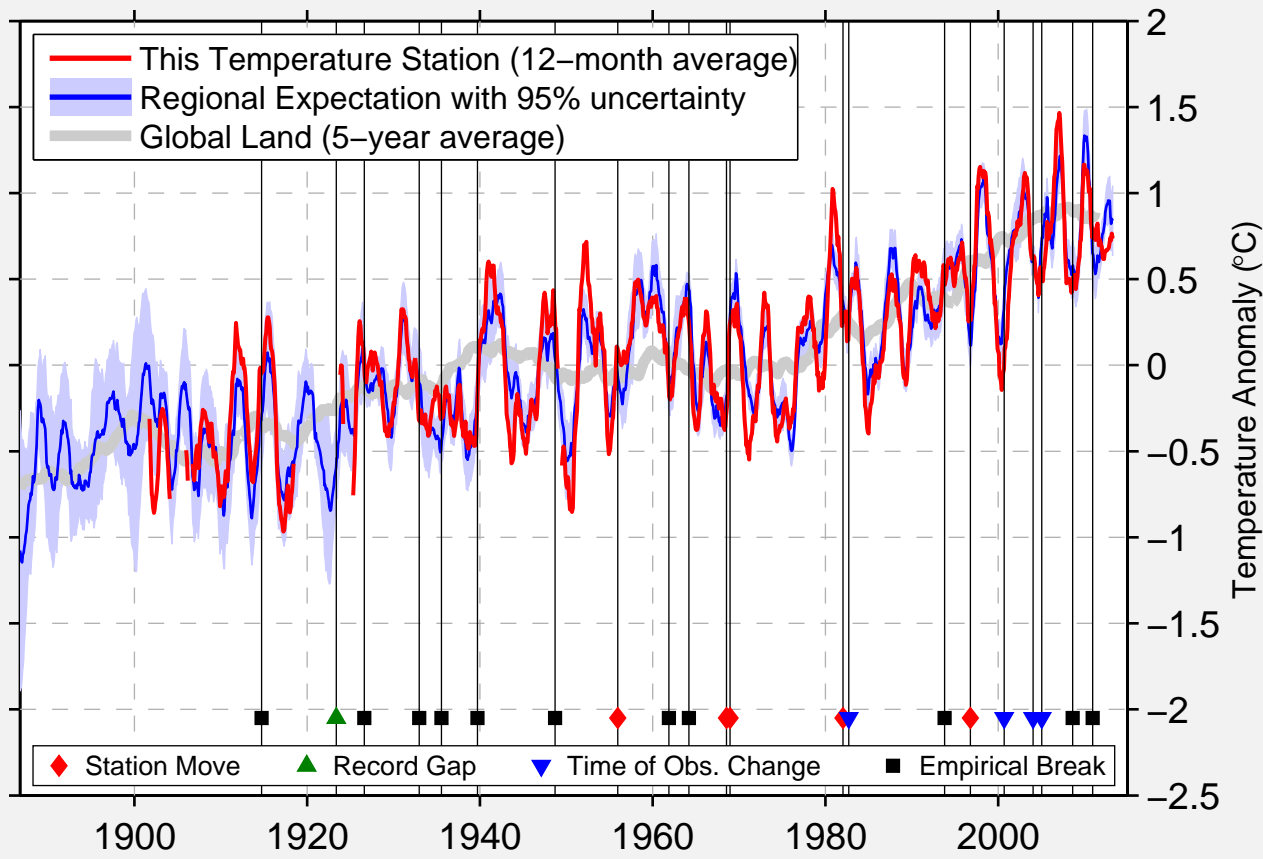

# PONCE MERCEDITA AP

18.021 N, 66.546 W (Puerto Rico [United States])

Data Quality Controlled and Aligned at Breakpoints

Berkeley Earth