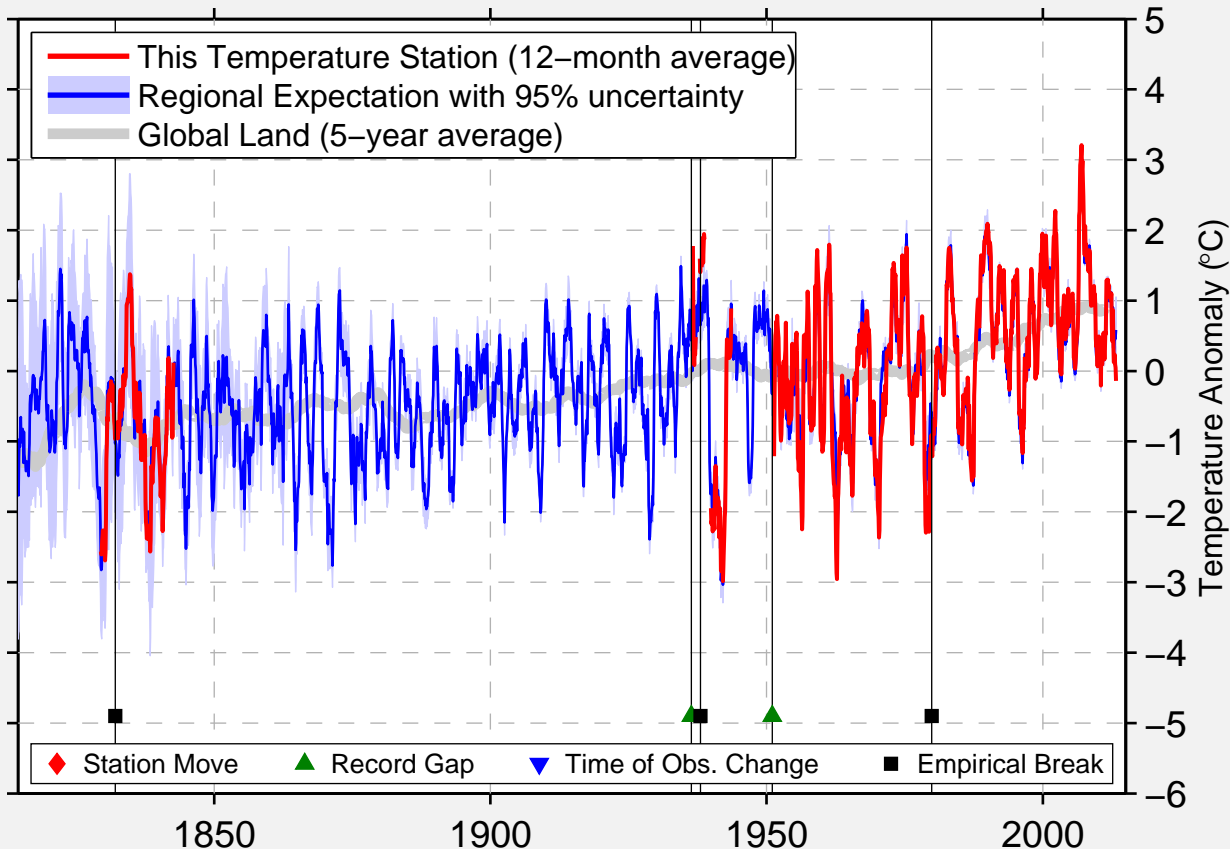

# ELBLAG-MILEJEWO

54.195 N, 19.488 E (Poland)

Data Quality Controlled and Aligned at Breakpoints

Berkeley Earth