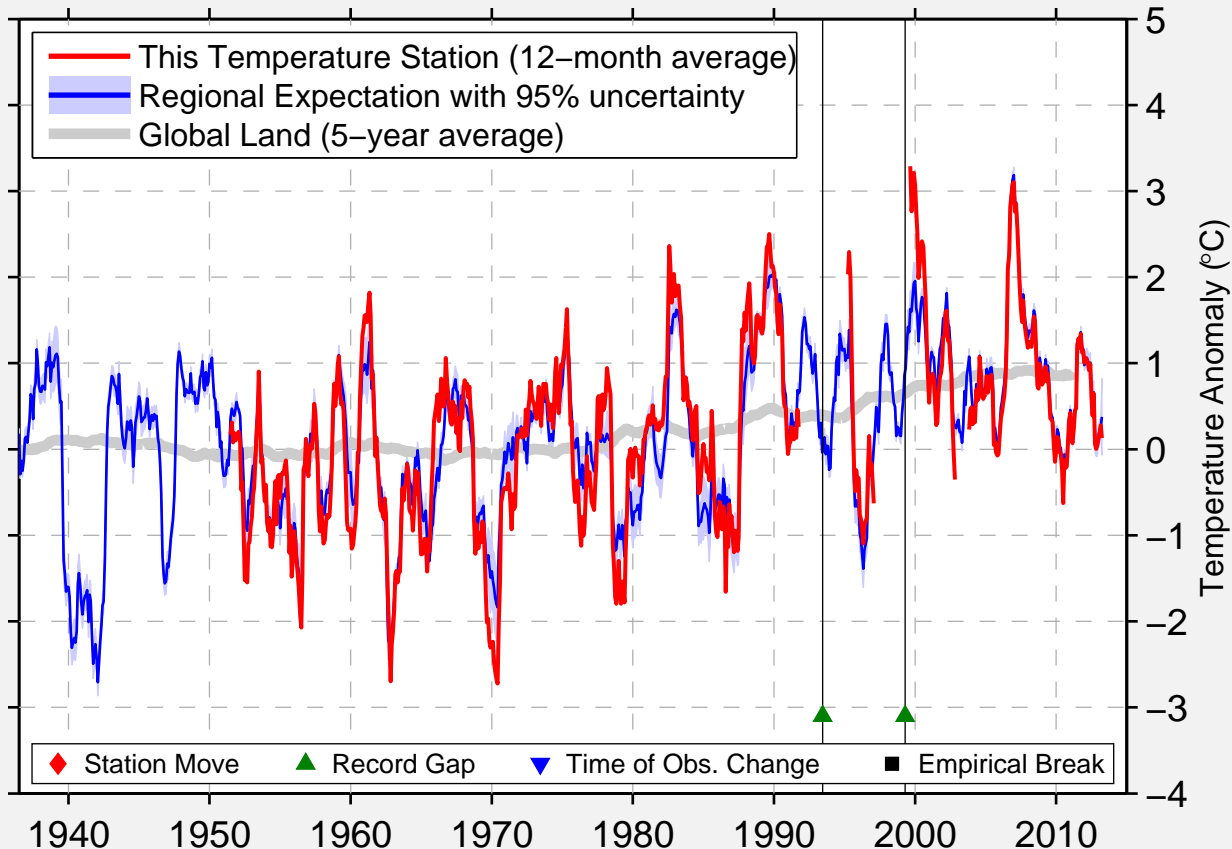

RESKO

53.769 N, 15.416 E (Poland)

Data Quality Controlled and Aligned at Breakpoints

Berkeley Earth