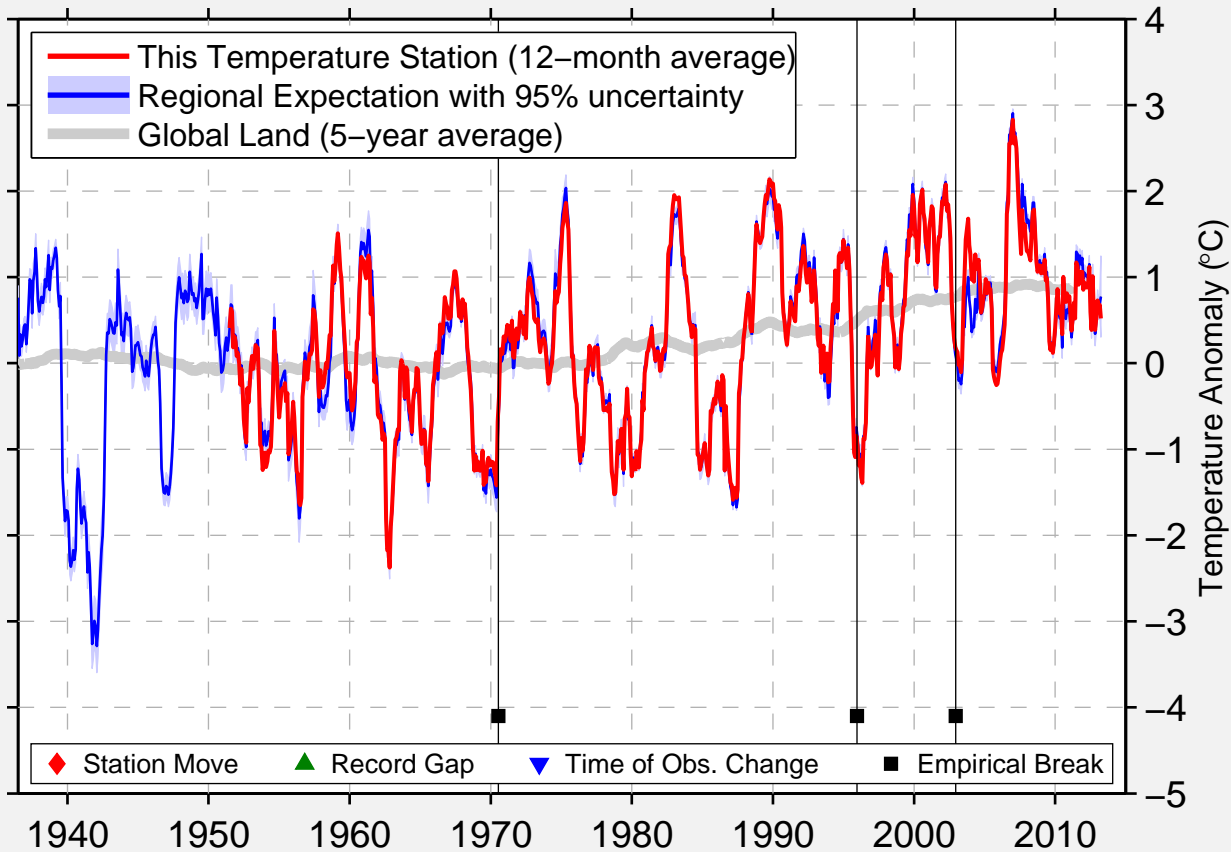

BIALYSTOK

53.104 N, 23.170 E (Poland)

Data Quality Controlled and Aligned at Breakpoints

Berkeley Earth