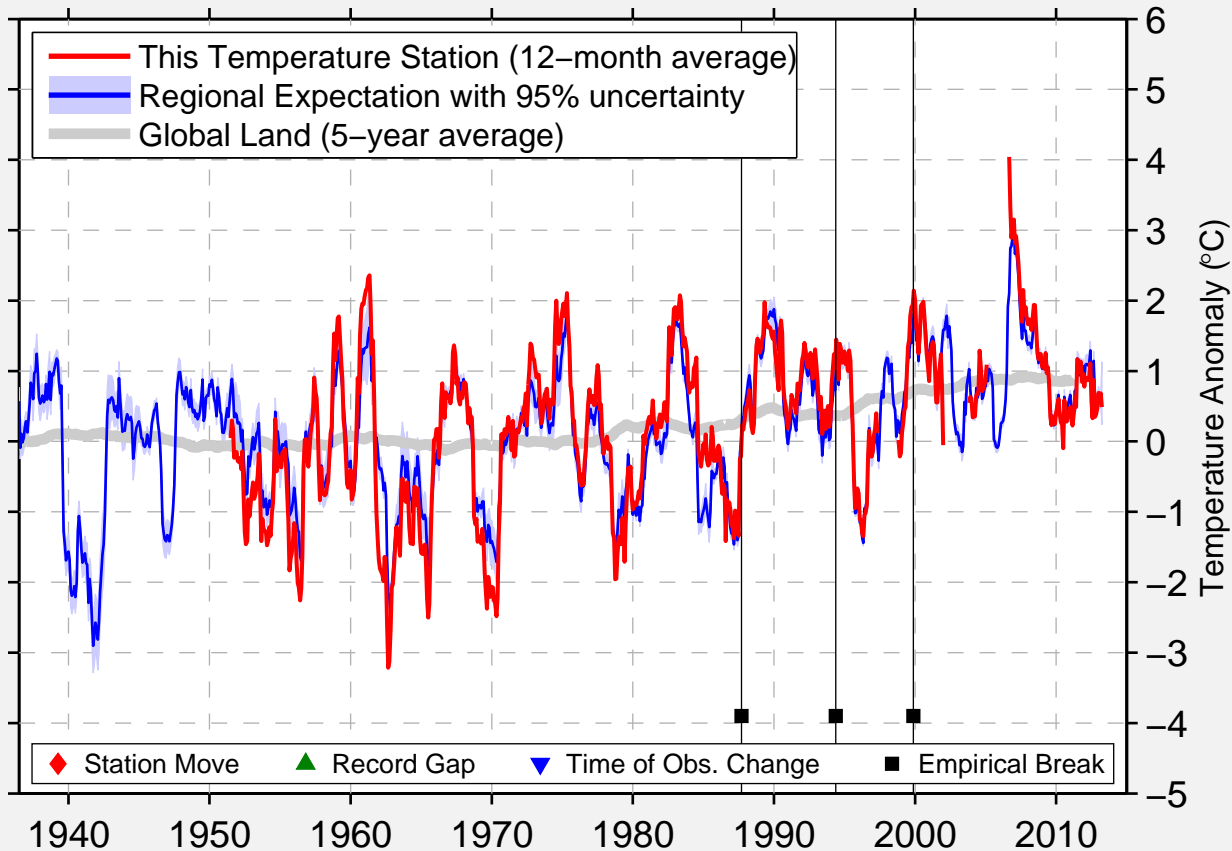

OSTROLEKA

53.075 N, 21.551 E (Poland)

Data Quality Controlled and Aligned at Breakpoints

Berkeley Earth