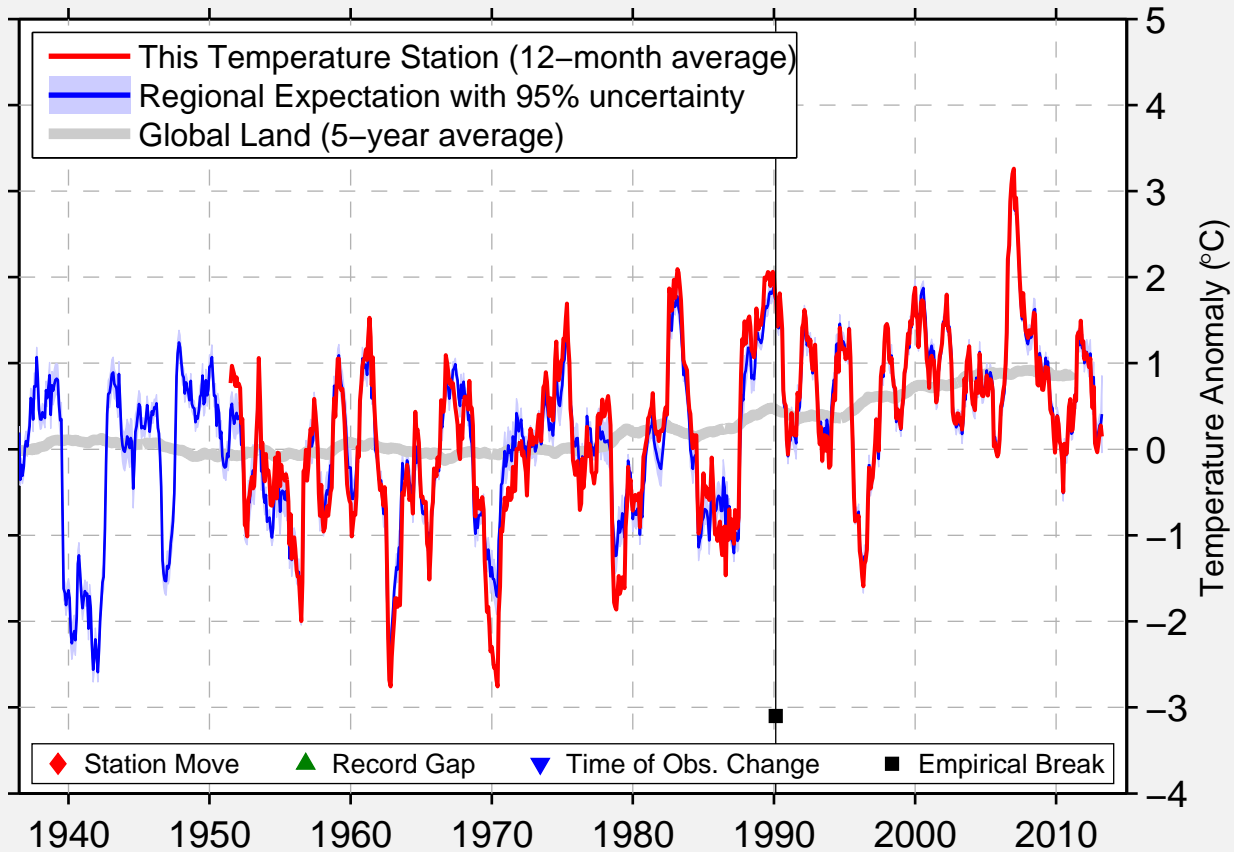

GORZOW WLKP

52.746 N, 15.280 E (Poland)

Data Quality Controlled and Aligned at Breakpoints

Berkeley Earth